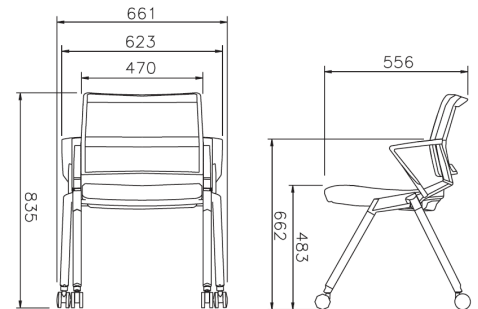

DIMENSIONS

Width : 661mm
 Depth : 556mm
 Height : 835mm

DETAILS

- Fabric seatrest & fabric backrest
- Fix armrest
- Semi tilting backrest
- Vertical stacking
- 4 legs with castor
- Horizontal stacking (nesting)
- Foldable seat

Semi Tilting for comfort

Foldable seat

Fix Armrests

Fabric or mesh backrest

C3/CITY

M-CI-C3326A 400/M

DIMENSIONS

Width : 661mm
 Depth : 556mm
 Height : 835mm