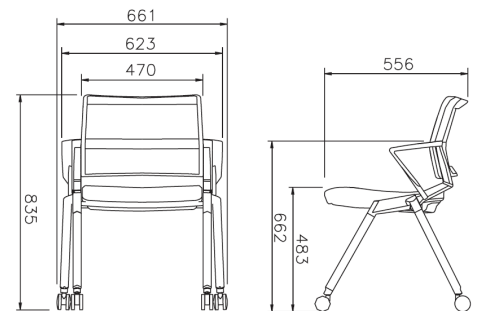

Horizontal stacking

Vertical stacking

Semi Tilting for comfort

Foldable seat

Fix Armrests

Fabric or mesh backrest

C3/CITY

M-CI-C3326A 400

DIMENSIONS

Width : 661mm
 Depth : 556mm
 Height : 835mm

DETAILS

- Fabric seatrest & fabric backrest
- Fix armrest
- Semi tilting backrest
- Vertical stacking
- 4 legs with castor
- Horizontal stacking (nesting)
- Foldable seat

Semi Tilting for comfort

Foldable seat

Fix Armrests

Fabric or mesh backrest

C3/CITY

M-CI-C3326A 400/M

DIMENSIONS

Width : 661mm
 Depth : 556mm
 Height : 835mm