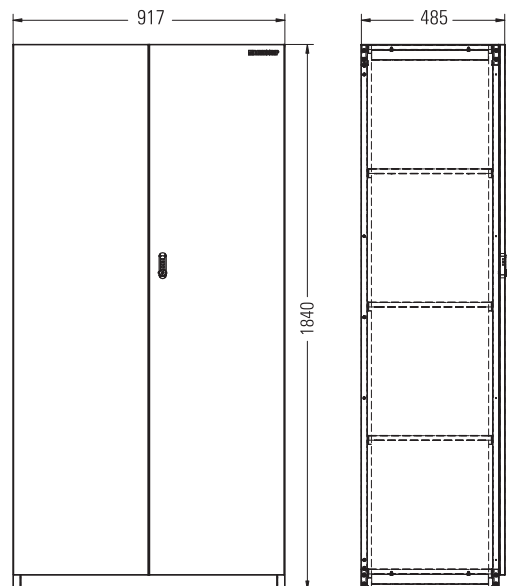

STEEL CUPBOARD

M-CBSDN-7 SW

DIMENSIONS

Width : 92 cm
Depth : 48 cm
Height : 184 cm

DETAILS

- Adjustable rack for an optimum space usage
- Combination lock
- Max. load 40 kg/shelf
- 0.7mm thick sheet metal body
- Powdercoat finish
- Complete Knock Down feature available