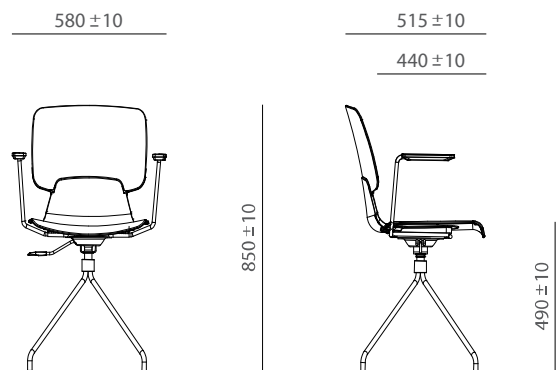

AVAILABLE COLOR

YH1094-3

YH1094-1

YH1094-6

YH1094-5

FIRM is a furniture brand by Malka.

Actual color may differ from printed color.

All specifications are subject to change without prior notice.

F I R M

malka

www.malka.co.id