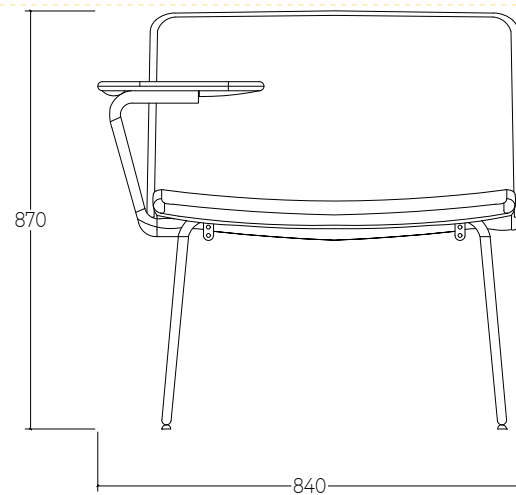

# TRANSIT CHAIR

M-W.CHR-84

## DIMENSIONS

Width : 840mm  
Depth : 768mm  
Height : 870mm

## DETAILS

- Back and seat : PP with 2cm thickness foam
- Legs: 12mm solid steel chrome metal
- Ergonomic features
- Writing pad black