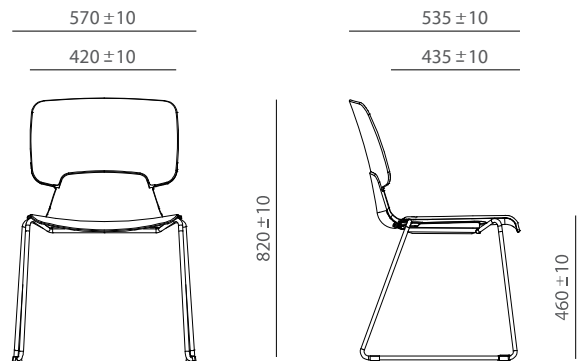

STRATA WALK

M-STRATA-WK

DIMENSIONS

Width : 570 mm
Depth : 535 mm
Height : 820 mm

DETAILS

- **Seat Material** : Weir anti-fouling breathable fabric with high density sponge
Available in 4 color
- **Backrest Material** : PP 28% glass fiber
Available in white color
- **Leg Material** : Ø12 mm solid steel
Available in chrome finish
Non-slip MATS