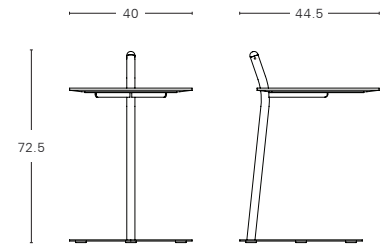

materium

Levisium

TL-04

Levisium Side Table

materium

@materiumideas
www.materiumideas.com

The Levisium Side Table is a contemporary addition suited for modern office and living space. Pull it up to a sofa or chair to be used as a desk, or place it at any corner to hold various objects.

DIMENSIONS

Width: 40 cm
Depth: 44.5 cm
Height: 72.5 cm

	MATERIAL	FINISH
Top	MDF with Laminate Finish	Solid Colour (PT) or Woodgrain (WD)
Leg	Powder Coated Metal	Solid Colour (PT)

SOLID COLOUR OPTIONS

PT-01 Sand Beige