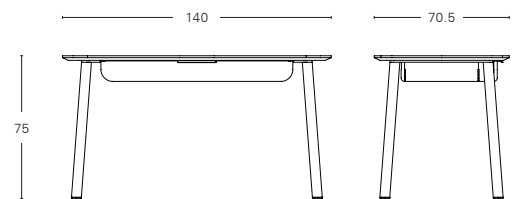

## DIMENSIONS

Width: 140 cm  
Depth: 70.5 cm  
Height: 75 cm

	MATERIAL	FINISH
Top	MDF with Laminate Finish	Solid Colour (PT) or Woodgrain (WD)
Leg and Drawer	Powder Coated Metal	Solid Colour (PT)