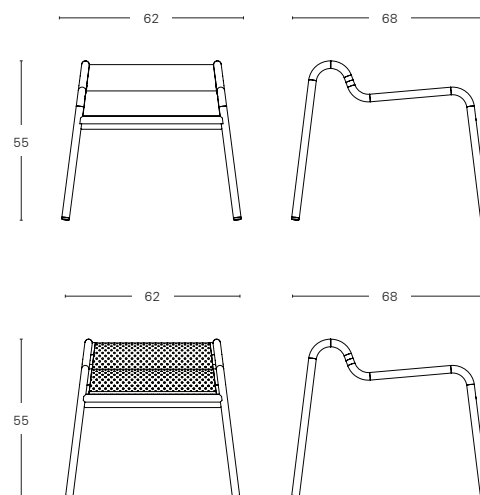

materium

Peponium

ST-01 / ST-02

Peponium Wavy Chair

@materiumideas
www.materiumideas.com

The Peponium Wavy Chair is designed to provide the utmost comfort through added curves and back support that suit most people's anatomy. Available in two variants of surface, perforated and solid metal, the chair brings a new angle to seating.

DIMENSIONS

Width: 62 cm
Depth: 68 cm
Height: 55 cm

BASE	MATERIAL	FINISH
Seat	Powder Coated Metal / Powder Coated Perforated Metal	Solid Colour (PT)
Frame	Powder Coated Metal	Solid Colour (PT)

SOLID COLOUR OPTIONS

All colours as shown may vary from actual colour. All specifications are subject to change without prior notice.

ST-03 / ST-04

Peponium Wavy Bench

materium
// //

@materiumideas
www.materiumideas.com

The more the merrier, the Peponium Wavy Bench brings the function of wavy chair in a longer scale. The curvy back support is designed for function and comfort. Available in two variants of surface, perforated and solid metal.

DIMENSIONS

Width: 113 cm
Depth: 68 cm
Height: 55 cm

BASE

Seat

MATERIAL

Powder Coated Metal /
Powder Coated Perforated Metal

FINISH

Solid Colour (PT)