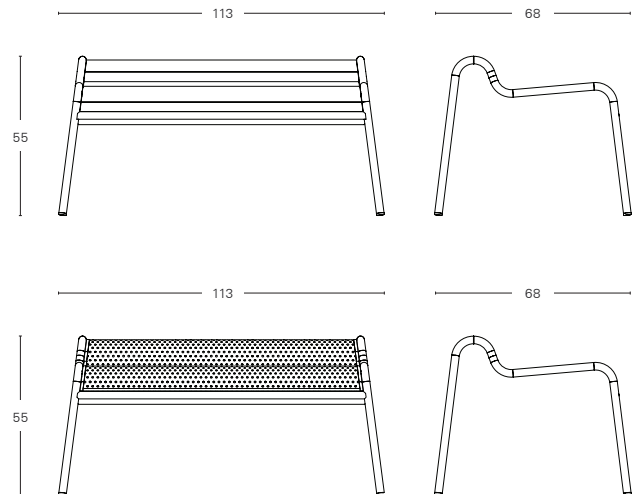

DIMENSIONS

Width: 62 cm
Depth: 68 cm
Height: 55 cm

BASE	MATERIAL	FINISH
Seat	Powder Coated Metal / Powder Coated Perforated Metal	Solid Colour (PT)
Frame	Powder Coated Metal	Solid Colour (PT)

SOLID COLOUR OPTIONS

All colours as shown may vary from actual colour. All specifications are subject to change without prior notice.

ST-03 / ST-04

Peponium Wavy Bench

materium
// //

@materiumideas
www.materiumideas.com

The more the merrier, the Peponium Wavy Bench brings the function of wavy chair in a longer scale. The curvy back support is designed for function and comfort. Available in two variants of surface, perforated and solid metal.

DIMENSIONS

Width: 113 cm
Depth: 68 cm
Height: 55 cm

BASE

Seat

MATERIAL

Powder Coated Metal /
Powder Coated Perforated Metal

FINISH

Solid Colour (PT)