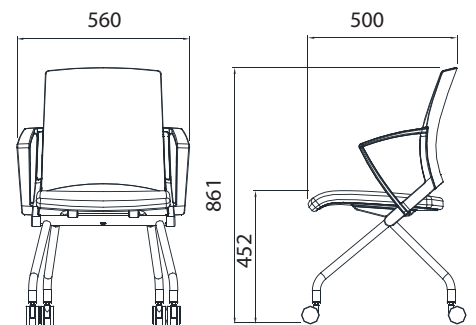

FIRM is a furniture brand by Malka.

Actual color may differ from printed color.
All specifications are subject to change without prior notice.

F I R M

malka

www.malka.co.id