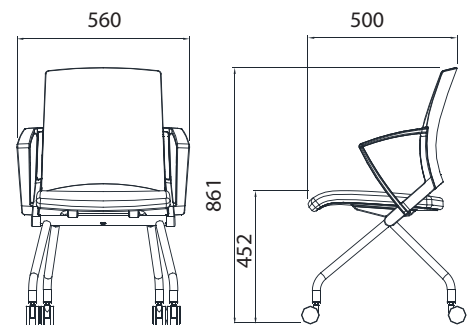

Semi Tilting
for comfort

Fix armrest

Horizontal
stacking

Foldable seat

Fabric or
PP backrest

CUBE

M-CI-CB326A 400

DIMENSIONS

Width : 560mm
Depth : 500mm
Height : 861mm

DETAILS

- Fabric seatrest & PP backrest with fabric upholstery
- Fix armrest
- Semi tilting backrest
- Foldable seat
- 4 legs with castor
- Horizontal stacking (nesting)

Horizontal
stacking

Foldable seat

Fabric or
PP backrest

CUBE

M-CI-CB326A 400/P

DIMENSIONS

Width : 560mm
Depth : 500mm
Height : 861mm

DETAILS