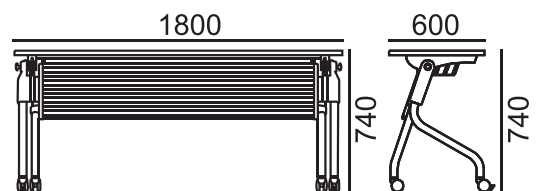

M-TO

DIMENSIONS

Width : 1400mm, 1800mm

Depth : 600mm

Height : 740mm

DETAILS

- Table Top made of 18 mm MDF with CPL lamination, PVC edging
- Modesty panel made of ABS (Optional)
- Frame Legs metal finish powder coating
- Metal wire basket (Optional)
- Castors made of PU material, with a size of 2.5 inches, 2 Castor units are equipped with a mechanism, lock (LOCKABLE CASTOR)