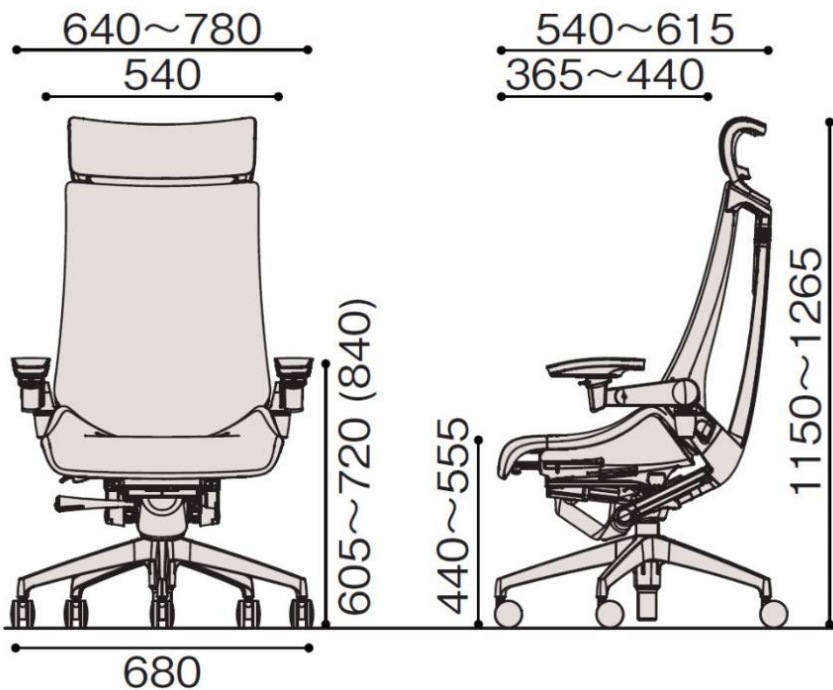

Act

KG-457JE1ZNT1

DIMENSIONS :

Width : 780mm
Depth : 615mm
Height : 1115mm

DETAILS :

- Highback Chair
- 4D Adjustable Armrest
- Aluminium Mirror Leg
- Seat Finish Fabric and Back Finish Mesh
- Adjustable Height
- Lumbar Support
- Nylon Twin Caster

FABRIC COLOUR VARIATIONS :

- Fabric Textured Mesh Back

Act

KG-457JEE1ZNT1

DIMENSIONS :

Width : 780mm
 Depth : 615mm
 Height : 1265mm

DETAILS :

- Highback Chair With Headrest
- 4D Adjustable Armrest
- Aluminium Mirror Leg
- Seat Finish Fabric and Back Finish Mesh
- Adjustable Height
- Lumbar Support
- Nylon Twin Caster

FABRIC COLOUR VARIATIONS :

- Fabric Textured Mesh Back

Act

KG427PS-ZTT1T1

DIMENSIONS :

Width : 780mm
Depth : 615mm
Height : 11125mm

DETAILS :

- Highback Chair
- 4D Adjustable Armrest
- Aluminium Mirror Leg
- Seat Finish Fabric
- Back Finish Elastomer
- Adjustable Height
- Nylon Twin Caster

Act

KG-427SC-GNU8U5

DIMENSIONS :

Width : 780mm
Depth : 615mm
Height : 11125mm

DETAILS :

- Highback Chair
- 4D Adjustable Armrest
- Grey Nylon Leg
- Seat Finish Fabric
- Back Finish Elastomer
- Adjustable Height
- Nylon Twin Caster