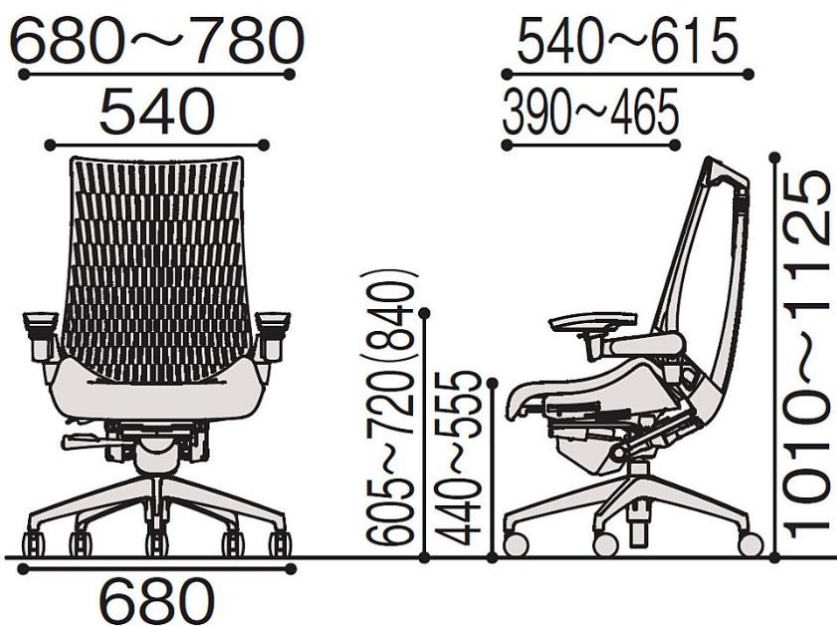

ELASTOMER COLOUR VARIATIONS :