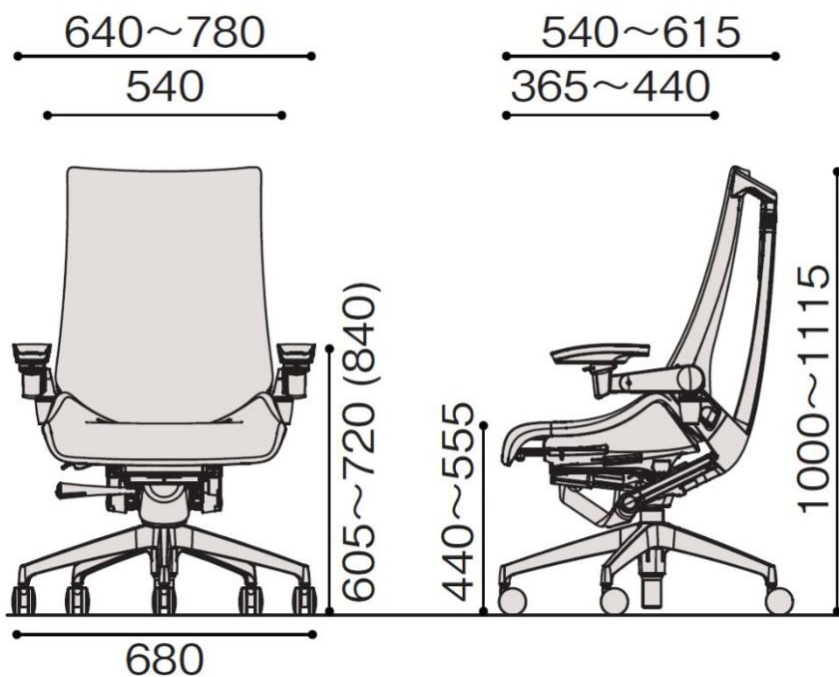

Act

KG-457JE1ZNT1

DIMENSIONS :

Width : 780mm
Depth : 615mm
Height : 1115mm

DETAILS :

- Highback Chair
- 4D Adjustable Armrest
- Aluminium Mirror Leg
- Seat Finish Fabric and Back Finish Mesh
- Adjustable Height
- Lumbar Support
- Nylon Twin Caster

FABRIC COLOUR VARIATIONS :

- Fabric Textured Mesh Back

Act

KG-457JEE1ZNT1

DIMENSIONS :

Width : 780mm
 Depth : 615mm
 Height : 1265mm

DETAILS :

- Highback Chair With Headrest
- 4D Adjustable Armrest
- Aluminium Mirror Leg
- Seat Finish Fabric and Back Finish Mesh
- Adjustable Height
- Lumbar Support
- Nylon Twin Caster

FABRIC COLOUR VARIATIONS :

- Fabric Textured Mesh Back

Act

KG427PS-ZTT1T1

DIMENSIONS :

Width : 780mm
Depth : 615mm
Height : 11125mm

DETAILS :

- Highback Chair
- 4D Adjustable Armrest
- Aluminium Mirror Leg
- Seat Finish Fabric
- Back Finish Elastomer
- Adjustable Height
- Nylon Twin Caster

Act

KG-427SC-GNU8U5

DIMENSIONS :

Width : 780mm
Depth : 615mm
Height : 11125mm

DETAILS :

- Highback Chair
- 4D Adjustable Armrest
- Grey Nylon Leg
- Seat Finish Fabric
- Back Finish Elastomer
- Adjustable Height
- Nylon Twin Caster