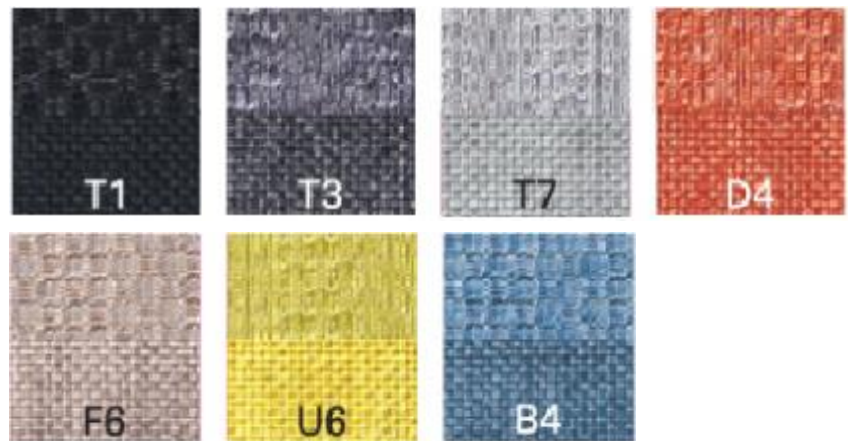

FABRIC COLOUR VARIATIONS :

- Fabric Textured Mesh Back

Act

KG-457JEE1ZNT1

DIMENSIONS :

Width : 780mm
 Depth : 615mm
 Height : 1265mm

DETAILS :

- Highback Chair With Headrest
- 4D Adjustable Armrest
- Aluminium Mirror Leg
- Seat Finish Fabric and Back Finish Mesh
- Adjustable Height
- Lumbar Support
- Nylon Twin Caster

FABRIC COLOUR VARIATIONS :

- Fabric Textured Mesh Back

Act

KG427PS-ZTT1T1

DIMENSIONS :

Width : 780mm
Depth : 615mm
Height : 11125mm

DETAILS :

- Highback Chair
- 4D Adjustable Armrest
- Aluminium Mirror Leg
- Seat Finish Fabric
- Back Finish Elastomer
- Adjustable Height
- Nylon Twin Caster

FABRIC COLOUR VARIATIONS :

- Plain Fabric

ELASTOMER COLOUR VARIATIONS :

Act

KG427PS-T1T1T1

DIMENSIONS :

Width : 780mm
Depth : 615mm
Height : 1125mm

DETAILS :

FABRIC COLOUR VARIATIONS :

- Textured Fabric

ELASTOMER COLOUR VARIATIONS :