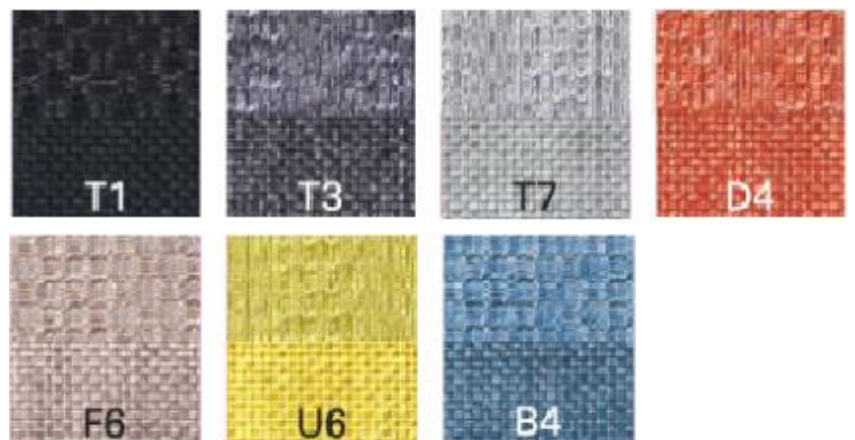

FABRIC COLOUR VARIATIONS :

- Fabric Textured Mesh Back

Act

KG-457JEE1ZNT1

DIMENSIONS :

Width : 780mm
 Depth : 615mm
 Height : 1265mm

DETAILS :

- Highback Chair With Headrest
- 4D Adjustable Armrest
- Aluminium Mirror Leg
- Seat Finish Fabric and Back Finish Mesh
- Adjustable Height
- Lumbar Support
- Nylon Twin Caster

FABRIC COLOUR VARIATIONS :

- Fabric Textured Mesh Back

Act

KG427PS-ZTT1T1

DIMENSIONS :

Width : 780mm
Depth : 615mm
Height : 11125mm

DETAILS :

- Highback Chair
- 4D Adjustable Armrest
- Aluminium Mirror Leg
- Seat Finish Fabric
- Back Finish Elastomer
- Adjustable Height
- Nylon Twin Caster

- Highback Chair
- 4D Adjustable Armrest
- Black Nylon Leg
- Seat Finish Fabric
- Back Finish Elastomer
- Adjustable Height
- Nylon Twin Caster

FABRIC COLOUR VARIATIONS :

- Plain Fabric

ELASTOMER COLOUR VARIATIONS :

FABRIC COLOUR VARIATIONS :

- Textured Fabric

ELASTOMER COLOUR VARIATIONS :