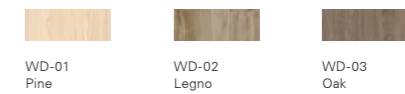

SOLID COLOUR OPTIONS

SOLID COLOUR OPTIONS

FABRIC OPTIONS

SOLID COLOUR OPTIONS

All colours as shown may vary from actual colour. All specifications are subject to change without prior notice.

Workstation

OT-01

WOODGRAIN OPTIONS

OT-02

Dominium Single Workstation

Available for 1, 2, 3 and 4 people

MATERIAL

Top
MDF with Laminated Finish
Leg
Powder Coated Metal

FINISH

Solid Colour (PT) or Woodgrain (WD)

Solid Colour (PT)

SOLID COLOUR OPTIONS

WOODGRAIN OPTIONS

All colours as shown may vary from actual colour. All specifications are subject to change without prior notice.

Workstation

OL-05 / OL-06

Dominium Partition