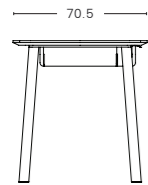

Seating

ST-01 / ST-02
Peponium Wavy Chair

ST-03 / ST-04
Peponium Wavy Bench

ST-05
Francium Chair

MATERIAL	FINISH
Top MDF with Laminated Finish	Solid Colour (PT) or Woodgrain (WD)
Leg Powder Coated Metal	Solid Colour (PT)