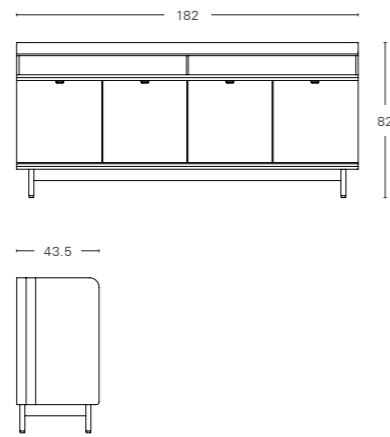

Cabinetry

CG-01
Folium Trolley

MATERIAL	FINISH
Powder Coated Metal	Solid Colour (PT)

SOLID COLOUR OPTIONS

CG-03
Polonium Credenza

MATERIAL	FINISH
Mantle Upholstery Fabric	Fabric (FB)
Body Powder Coated Metal	Solid Colour (PT)
Door Powder Coated Metal/ MDF with Laminate Finish	Solid Colour (PT) or Woodgrain (WD)