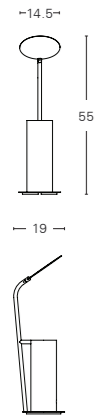

FABRIC FINISH

WOODGRAIN OPTIONS

All colours as shown may vary from actual colour. All specifications are subject to change without prior notice.

Lighting

MT-01
Luxium Table Lamp

MATERIAL	FINISH
Shade Powder Coated Metal with Honeycomb and Acrylic Diffuser	Solid Colour (PT)
Body and Base Powder Coated Metal	Solid Colour (PT)
Light Source LED 3000K, CRI>80, 360lm, 4W	