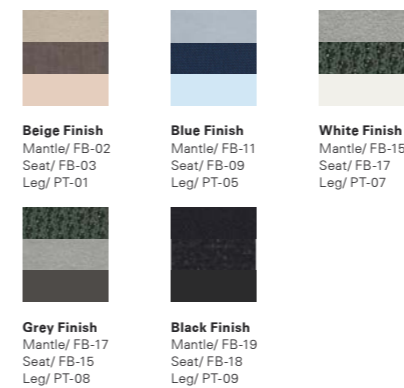

MATERIAL	FINISH
Top MDF with Laminated Finish	Solid Colour (PT) or Woodgrain (WD)
Leg Powder Coated Metal	Solid Colour (PT)

SOLID COLOUR OPTIONS

SOLID COLOUR OPTIONS

SOLID COLOUR OPTIONS

SOLID COLOUR OPTIONS

MATERIAL	FINISH
Seat and Back Upholstery Fabric	Fabric (FB)
Leg Powder Coated Metal	Solid Colour (PT)

SOLID COLOUR OPTIONS

WOODGRAIN OPTIONS

SOLID COLOUR OPTIONS

SOLID COLOUR OPTIONS

FABRIC FINISH

All colours as shown may vary from actual colour. All specifications are subject to change without prior notice.

Seating

ST-06
Solatium Privacy Chair

MATERIAL	FINISH
Seat and Mantle Upholstery Fabric	Fabric (FB)
Leg Powder Coated Metal	Solid Colour (PT)

FABRIC COMBINATION

ST-07
Solatium Privacy Sofa

MATERIAL	FINISH
Seat and Mantle Upholstery Fabric	Fabric (FB)
Leg Powder Coated Metal	Solid Colour (PT)

ST-08
Ofium Ottoman

MATERIAL	FINISH
Seat and Mantle Upholstery Fabric	Fabric (FB)
Leg Powder Coated Metal	Solid Colour (PT)

All colours as shown may vary from actual colour. All specifications are subject to change without prior notice.