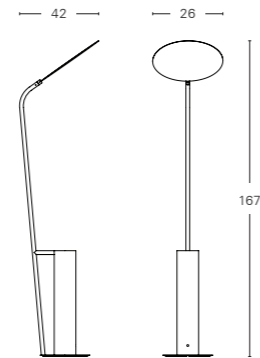

MT-02
Luxium Floor Lamp

MATERIAL	FINISH
Shade Powder Coated Metal with Honeycomb and Acrylic Diffuser	Solid Colour (PT)
Body and Base Powder Coated Metal	Solid Colour (PT)
Light Source LED 2700K, CRI>80, 580lm, 7W