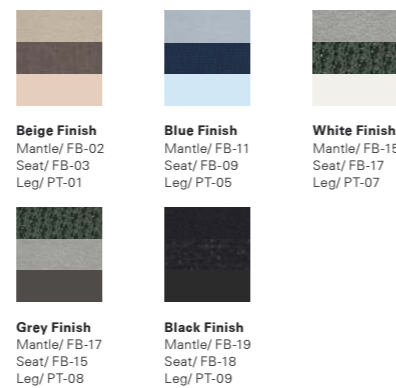

MATERIAL	FINISH
Top MDF with Laminated Finish	Solid Colour (PT) or Woodgrain (WD)
Leg Powder Coated Metal	Solid Colour (PT)

SOLID COLOUR OPTIONS

SOLID COLOUR OPTIONS

SOLID COLOUR OPTIONS

SOLID COLOUR OPTIONS

MATERIAL	FINISH
Seat and Back Upholstery Fabric	Fabric (FB)
Leg Powder Coated Metal	Solid Colour (PT)

SOLID COLOUR OPTIONS

WOODGRAIN OPTIONS

SOLID COLOUR OPTIONS

SOLID COLOUR OPTIONS

FABRIC FINISH

All colours as shown may vary from actual colour. All specifications are subject to change without prior notice.

Seating

ST-06
Solatium Privacy Chair

MATERIAL	FINISH
Seat and Mantle Upholstery Fabric	Fabric (FB)
Leg Powder Coated Metal	Solid Colour (PT)

FABRIC COMBINATION

ST-07
Solatium Privacy Sofa

MATERIAL	FINISH
Seat and Mantle Upholstery Fabric	Fabric (FB)
Leg Powder Coated Metal	Solid Colour (PT)

ST-08
Ofium Ottoman

MATERIAL	FINISH
Seat and Mantle Upholstery Fabric	Fabric (FB)
Leg Powder Coated Metal	Solid Colour (PT)

All colours as shown may vary from actual colour. All specifications are subject to change without prior notice.