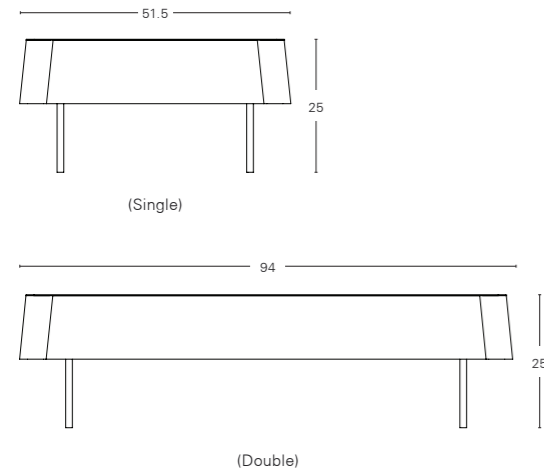

Solid Colour (PT)

SOLID COLOUR OPTIONS

WOODGRAIN OPTIONS

All colours as shown may vary from actual colour. All specifications are subject to change without prior notice.

Workstation

OL-05 / OL-06

Dominium Partition