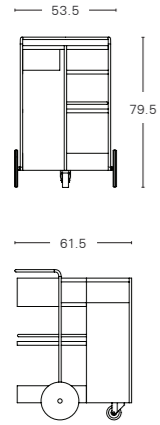

Cabinetry

CG-01
Folium Trolley

MATERIAL	FINISH
Powder Coated Metal	Solid Colour (PT)

SOLID COLOUR OPTIONS

CG-03
Polonium Credenza

MATERIAL	FINISH
Mantle Upholstery Fabric	Fabric (FB)
Body Powder Coated Metal	Solid Colour (PT)
Door Powder Coated Metal/ MDF with Laminate Finish	Solid Colour (PT) or Woodgrain (WD)