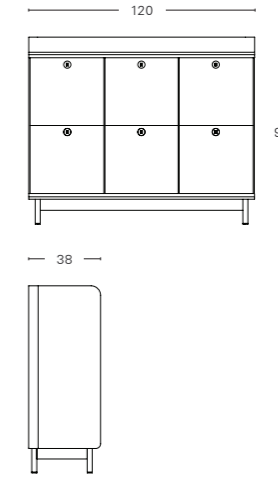

CG-07
Polonium Locker

MATERIAL	FINISH
Mantle Upholstery Fabric	Fabric (FB)
Body Powder Coated Metal	Solid Colour (PT)
Door Powder Coated Metal/ MDF with Laminate Finish	Solid Colour (PT) or Woodgrain (WD)