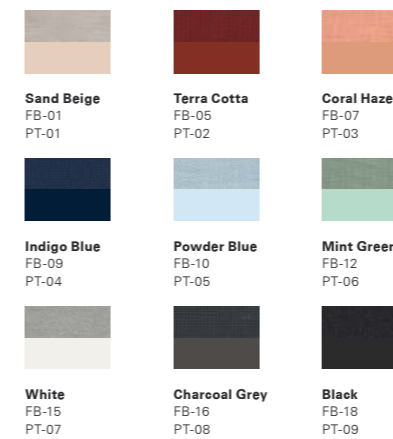

COLOUR OPTIONS

AC-03