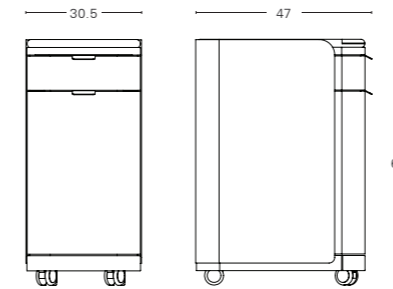

Dominium Rolling Drawer

MATERIAL	FINISH
Body Powder Coated Metal	Solid Colour (PT)
Pull Genuine Black Leather Powder Coated Metal	Leather
Cushion Upholstery Fabric	Fabric (FB)
Base Casters / Fixed Rubber Stands	