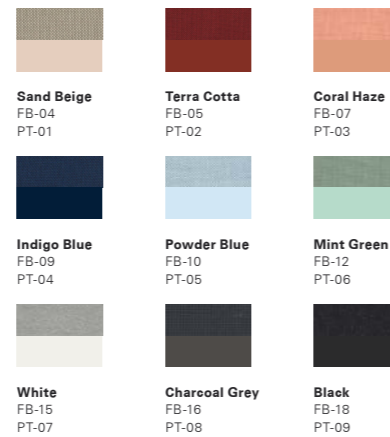

FABRIC FINISH

WOODGRAIN OPTIONS