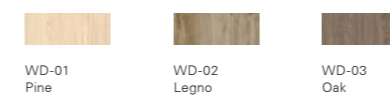

Cabinetry

CG-01
Folium Trolley

MATERIAL	FINISH
Powder Coated Metal	Solid Colour (PT)

SOLID COLOUR OPTIONS

CG-03
Polonium Credenza

MATERIAL	FINISH
Mantle Upholstery Fabric	Fabric (FB)
Body Powder Coated Metal	Solid Colour (PT)
Door Powder Coated Metal/ MDF with Laminate Finish	Solid Colour (PT) or Woodgrain (WD)

FABRIC FINISH

WOODGRAIN OPTIONS

CG-05
Polonium Cabinet

MATERIAL	FINISH
Mantle Upholstery Fabric	Fabric (FB)
Body Powder Coated Metal	Solid Colour (PT)
Door Powder Coated Metal/ MDF with Laminate Finish	Solid Colour (PT) or Woodgrain (WD)

FABRIC FINISH

WOODGRAIN OPTIONS

CG-07
Polonium Locker

MATERIAL	FINISH
Mantle Upholstery Fabric	Fabric (FB)
Body Powder Coated Metal	Solid Colour (PT)
Door Powder Coated Metal/ MDF with Laminate Finish	Solid Colour (PT) or Woodgrain (WD)