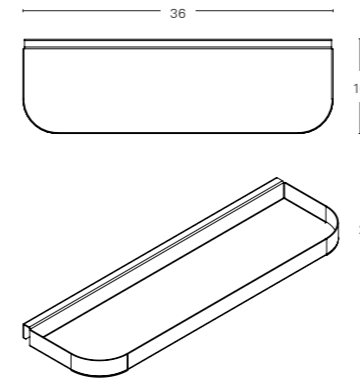

FABRIC FINISH

AC-05
Dominium Paper Holder

MATERIAL	FINISH
Body Powder Coated Metal	Solid Colour (PT)

SOLID COLOUR OPTIONS

AC-06
Dominium Thin Tray

MATERIAL	FINISH
Body Powder Coated Metal	Solid Colour (PT)