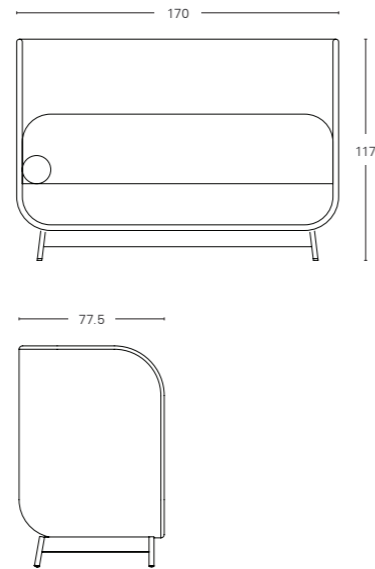

Seating

ST-06
Solatium Privacy Chair

MATERIAL	FINISH
Seat and Mantle Upholstery Fabric	Fabric (FB)
Leg Powder Coated Metal	Solid Colour (PT)

FABRIC COMBINATION

ST-07
Solatium Privacy Sofa

MATERIAL	FINISH
Seat and Mantle Upholstery Fabric	Fabric (FB)
Leg Powder Coated Metal	Solid Colour (PT)