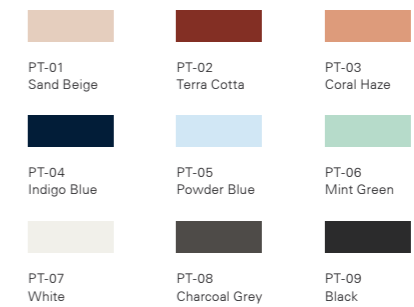

MATERIAL	FINISH
Top MDF with Laminated Finish	Solid Colour (PT) or Woodgrain (WD)
Leg Powder Coated Metal	Solid Colour (PT)

MATERIAL	FINISH
Top MDF with Laminated Finish	Solid Colour (PT) or Woodgrain (WD)
Leg Powder Coated Metal	Solid Colour (PT)

MATERIAL	FINISH
Top MDF with Laminated Finish	Solid Colour (PT) or Woodgrain (WD)
Leg Powder Coated Metal	Solid Colour (PT)

SOLID COLOUR OPTIONS

SOLID COLOUR OPTIONS

SOLID COLOUR OPTIONS

SOLID COLOUR OPTIONS

WOODGRAIN OPTIONS

WOODGRAIN OPTIONS

WOODGRAIN OPTIONS

WOODGRAIN OPTIONS

All colours as shown may vary from actual colour. All specifications are subject to change without prior notice.

Table

TL-05
Dominium Desk