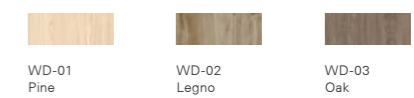

MATERIAL	FINISH
Top MDF with Laminated Finish	Solid Colour (PT) or Woodgrain (WD)
Leg Powder Coated Metal	Solid Colour (PT)

MATERIAL	FINISH
Top MDF with Laminated Finish	Solid Colour (PT) or Woodgrain (WD)
Leg Powder Coated Metal	Solid Colour (PT)

MATERIAL	FINISH
Top MDF with Laminated Finish	Solid Colour (PT) or Woodgrain (WD)
Leg Powder Coated Metal	Solid Colour (PT)

SOLID COLOUR OPTIONS

SOLID COLOUR OPTIONS

SOLID COLOUR OPTIONS

SOLID COLOUR OPTIONS

WOODGRAIN OPTIONS

WOODGRAIN OPTIONS

WOODGRAIN OPTIONS

WOODGRAIN OPTIONS

All colours as shown may vary from actual colour. All specifications are subject to change without prior notice.

Table

TL-05
Dominium Desk