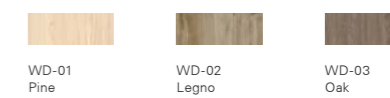

FABRIC FINISH

WOODGRAIN OPTIONS

CG-05
Polonium Cabinet

MATERIAL	FINISH
Mantle Upholstery Fabric	Fabric (FB)
Body Powder Coated Metal	Solid Colour (PT)
Door Powder Coated Metal/ MDF with Laminate Finish	Solid Colour (PT) or Woodgrain (WD)

FABRIC FINISH

WOODGRAIN OPTIONS

CG-07
Polonium Locker

MATERIAL	FINISH
Mantle Upholstery Fabric	Fabric (FB)
Body Powder Coated Metal	Solid Colour (PT)
Door Powder Coated Metal/ MDF with Laminate Finish	Solid Colour (PT) or Woodgrain (WD)

FABRIC FINISH

WOODGRAIN OPTIONS

All colours as shown may vary from actual colour. All specifications are subject to change without prior notice.

Lighting

MT-01
Luxium Table Lamp

MATERIAL	FINISH
Shade Powder Coated Metal with Honeycomb and Acrylic Diffuser	Solid Colour (PT)
Body and Base Powder Coated Metal	Solid Colour (PT)
Light Source LED 3000K, CRI>80, 360lm, 4W	