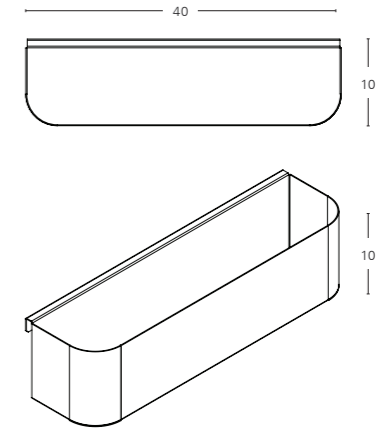

AC-07
Dominium Deep Tray

MATERIAL	FINISH
Body Powder Coated Metal	Solid Colour (PT)