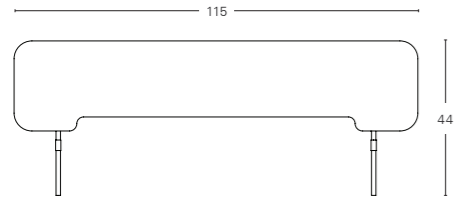

Accessories

AC-04
Dominium Screen

MATERIAL	FINISH
Frame and Leg Powder Coated Metal	Solid Colour (PT)
Screen Upholstery Fabric	Fabric (FB)