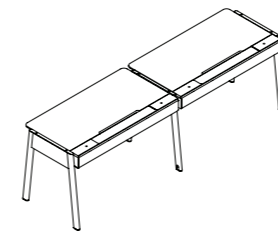

Dominium Single Workstation

Available for 1, 2, 3 and 4 people

MATERIAL

Top
MDF with Laminated Finish
Leg
Powder Coated Metal

FINISH

Solid Colour (PT) or Woodgrain (WD)

Solid Colour (PT)