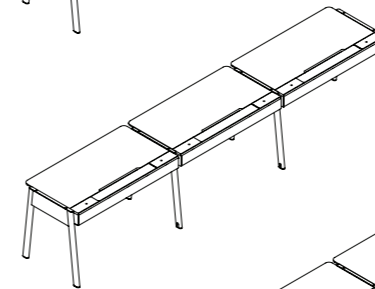

Dominium Single Workstation

Available for 1, 2, 3 and 4 people

MATERIAL

Top
MDF with Laminated Finish
Leg
Powder Coated Metal

FINISH

Solid Colour (PT) or Woodgrain (WD)

Solid Colour (PT)