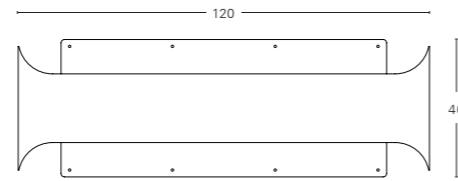

MATERIAL	FINISH
Powder Coated Metal	Solid Colour (PT)

SOLID COLOUR OPTIONS

Accessories

AC-01

Imperium Connector

MATERIAL	FINISH
Powder Coated Metal	Solid Colour (PT)

SOLID COLOUR OPTIONS

AC-02