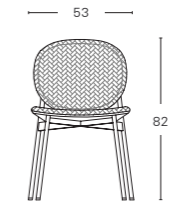

Seating

ST-01 / ST-02
Peponium Wavy Chair

ST-03 / ST-04
Peponium Wavy Bench

ST-05
Francium Chair

MATERIAL	FINISH
Top MDF with Laminated Finish	Solid Colour (PT) or Woodgrain (WD)
Leg Powder Coated Metal	Solid Colour (PT)