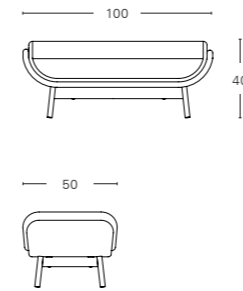

ST-08
Ofium Ottoman