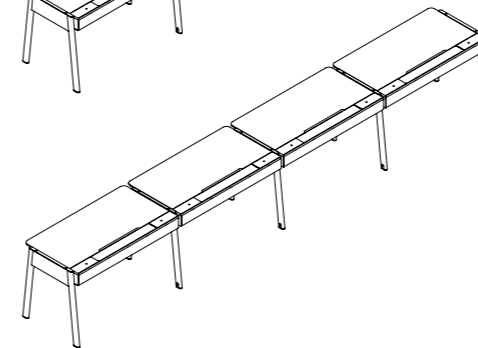

Dominium Single Workstation

Available for 1, 2, 3 and 4 people

MATERIAL

Top
MDF with Laminated Finish
Leg
Powder Coated Metal

FINISH

Solid Colour (PT) or Woodgrain (WD)

Solid Colour (PT)