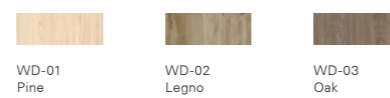

Cabinetry

CG-01
Folium Trolley

MATERIAL	FINISH
Powder Coated Metal	Solid Colour (PT)

SOLID COLOUR OPTIONS

CG-03
Polonium Credenza

MATERIAL	FINISH
Mantle Upholstery Fabric	Fabric (FB)
Body Powder Coated Metal	Solid Colour (PT)
Door Powder Coated Metal/ MDF with Laminate Finish	Solid Colour (PT) or Woodgrain (WD)

FABRIC FINISH

WOODGRAIN OPTIONS

CG-05
Polonium Cabinet

MATERIAL	FINISH
Mantle Upholstery Fabric	Fabric (FB)
Body Powder Coated Metal	Solid Colour (PT)
Door Powder Coated Metal/ MDF with Laminate Finish	Solid Colour (PT) or Woodgrain (WD)