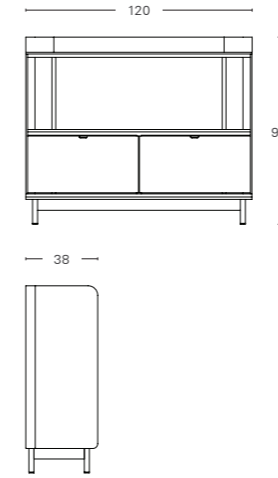

CG-05
Polonium Cabinet

MATERIAL	FINISH
Mantle Upholstery Fabric	Fabric (FB)
Body Powder Coated Metal	Solid Colour (PT)
Door Powder Coated Metal/ MDF with Laminate Finish	Solid Colour (PT) or Woodgrain (WD)