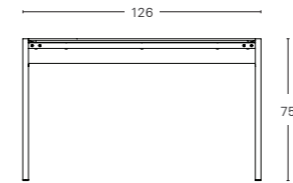

Dominium Single Workstation

Available for 1, 2, 3 and 4 people

MATERIAL

Top
MDF with Laminated Finish
Leg
Powder Coated Metal

FINISH

Solid Colour (PT) or Woodgrain (WD)

Solid Colour (PT)