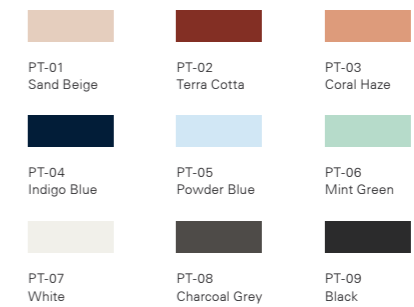

MATERIAL	FINISH
Seat and Back Upholstery Fabric	Fabric (FB)
Leg Powder Coated Metal	Solid Colour (PT)

SOLID COLOUR OPTIONS

WOODGRAIN OPTIONS

SOLID COLOUR OPTIONS

SOLID COLOUR OPTIONS

FABRIC FINISH

All colours as shown may vary from actual colour. All specifications are subject to change without prior notice.

SOLID COLOUR OPTIONS

All colours as shown may vary from actual colour. All specifications are subject to change without prior notice.

Partition

MT-06
Partium Partition (120)

MT-07
Partium Partition (170)

AC-08 / AC-09
Partium Acoustic

AC-10
Partium White Board

MATERIAL	FINISH
Powder Coated Metal	Solid Colour (PT)

MATERIAL	FINISH
Upholstery Fabric	Fabric (FB)

MATERIAL	FINISH
Upholstery Fabric	Fabric (FB)

MATERIAL	FINISH
Frame and Latch Powder Coated Metal	Solid Colour (PT)
Body White Board	

SOLID COLOUR OPTIONS

SOLID COLOUR OPTIONS

FABRIC OPTIONS

SOLID COLOUR OPTIONS

All colours as shown may vary from actual colour. All specifications are subject to change without prior notice.

Workstation

OT-01