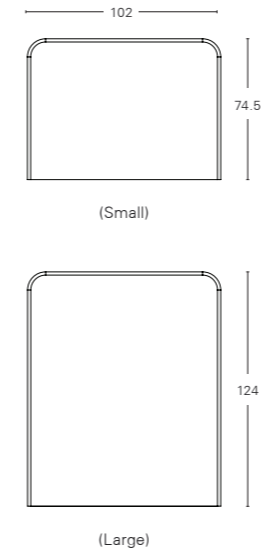

SOLID COLOUR OPTIONS

All colours as shown may vary from actual colour. All specifications are subject to change without prior notice.

Partition

MT-06
Partium Partition (120)

MT-07
Partium Partition (170)

AC-08 / AC-09
Partium Acoustic