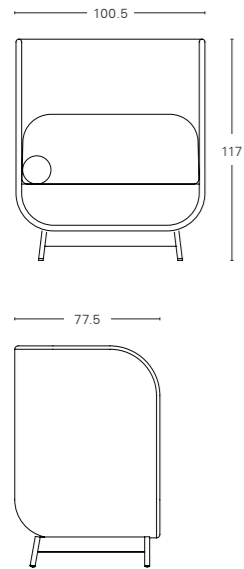

Seating

ST-06
Solatium Privacy Chair

MATERIAL	FINISH
Seat and Mantle Upholstery Fabric	Fabric (FB)
Leg Powder Coated Metal	Solid Colour (PT)