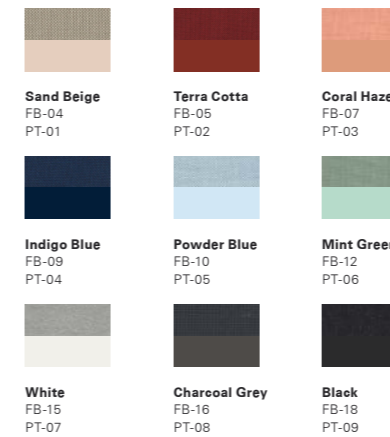

FABRIC FINISH

WOODGRAIN OPTIONS