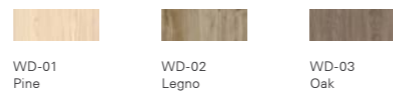

WOODGRAIN OPTIONS

OT-02