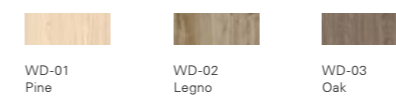

MATERIAL	FINISH
Top MDF with Laminated Finish	Solid Colour (PT) or Woodgrain (WD)
Leg Powder Coated Metal	Solid Colour (PT)

MATERIAL	FINISH
Top MDF with Laminated Finish	Solid Colour (PT) or Woodgrain (WD)
Leg Powder Coated Metal	Solid Colour (PT)

MATERIAL	FINISH
Top MDF with Laminated Finish	Solid Colour (PT) or Woodgrain (WD)
Leg Powder Coated Metal	Solid Colour (PT)

SOLID COLOUR OPTIONS

SOLID COLOUR OPTIONS

SOLID COLOUR OPTIONS

SOLID COLOUR OPTIONS

WOODGRAIN OPTIONS

WOODGRAIN OPTIONS

WOODGRAIN OPTIONS

WOODGRAIN OPTIONS

All colours as shown may vary from actual colour. All specifications are subject to change without prior notice.

Table

TL-05
Dominium Desk