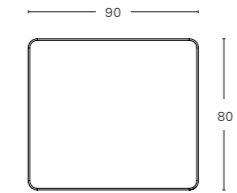

AC-10
Partium White Board

MATERIAL	FINISH
Powder Coated Metal	Solid Colour (PT)

MATERIAL	FINISH
Upholstery Fabric	Fabric (FB)

MATERIAL	FINISH
Upholstery Fabric	Fabric (FB)

MATERIAL	FINISH
Frame and Latch Powder Coated Metal	Solid Colour (PT)
Body White Board