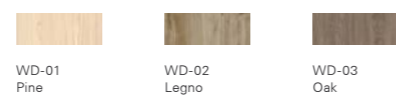

MATERIAL	FINISH
Top MDF with Laminated Finish	Solid Colour (PT) or Woodgrain (WD)
Leg Powder Coated Metal	Solid Colour (PT)

MATERIAL	FINISH
Top MDF with Laminated Finish	Solid Colour (PT) or Woodgrain (WD)
Leg Powder Coated Metal	Solid Colour (PT)

MATERIAL	FINISH
Top MDF with Laminated Finish	Solid Colour (PT) or Woodgrain (WD)
Leg Powder Coated Metal	Solid Colour (PT)

SOLID COLOUR OPTIONS

SOLID COLOUR OPTIONS

SOLID COLOUR OPTIONS

SOLID COLOUR OPTIONS

WOODGRAIN OPTIONS

WOODGRAIN OPTIONS

WOODGRAIN OPTIONS

WOODGRAIN OPTIONS

All colours as shown may vary from actual colour. All specifications are subject to change without prior notice.

Table

TL-05
Dominium Desk