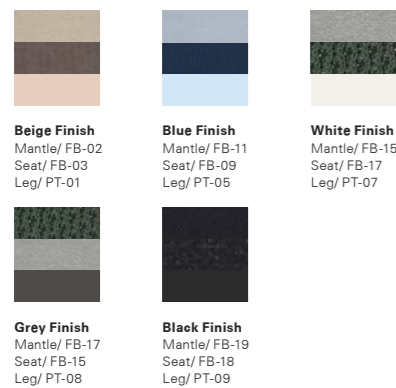

MATERIAL	FINISH
Top MDF with Laminated Finish	Solid Colour (PT) or Woodgrain (WD)
Leg Powder Coated Metal	Solid Colour (PT)

SOLID COLOUR OPTIONS

SOLID COLOUR OPTIONS

SOLID COLOUR OPTIONS

SOLID COLOUR OPTIONS

WOODGRAIN OPTIONS

WOODGRAIN OPTIONS

WOODGRAIN OPTIONS

WOODGRAIN OPTIONS

All colours as shown may vary from actual colour. All specifications are subject to change without prior notice.

Table

TL-05
Dominium Desk

MATERIAL	FINISH
Seat and Back Upholstery Fabric	Fabric (FB)
Leg Powder Coated Metal	Solid Colour (PT)

SOLID COLOUR OPTIONS

WOODGRAIN OPTIONS

SOLID COLOUR OPTIONS

SOLID COLOUR OPTIONS

FABRIC FINISH

All colours as shown may vary from actual colour. All specifications are subject to change without prior notice.

Seating

ST-06
Solatium Privacy Chair

MATERIAL	FINISH
Seat and Mantle Upholstery Fabric	Fabric (FB)
Leg Powder Coated Metal	Solid Colour (PT)

FABRIC COMBINATION

ST-07
Solatium Privacy Sofa

MATERIAL	FINISH
Seat and Mantle Upholstery Fabric	Fabric (FB)
Leg Powder Coated Metal	Solid Colour (PT)