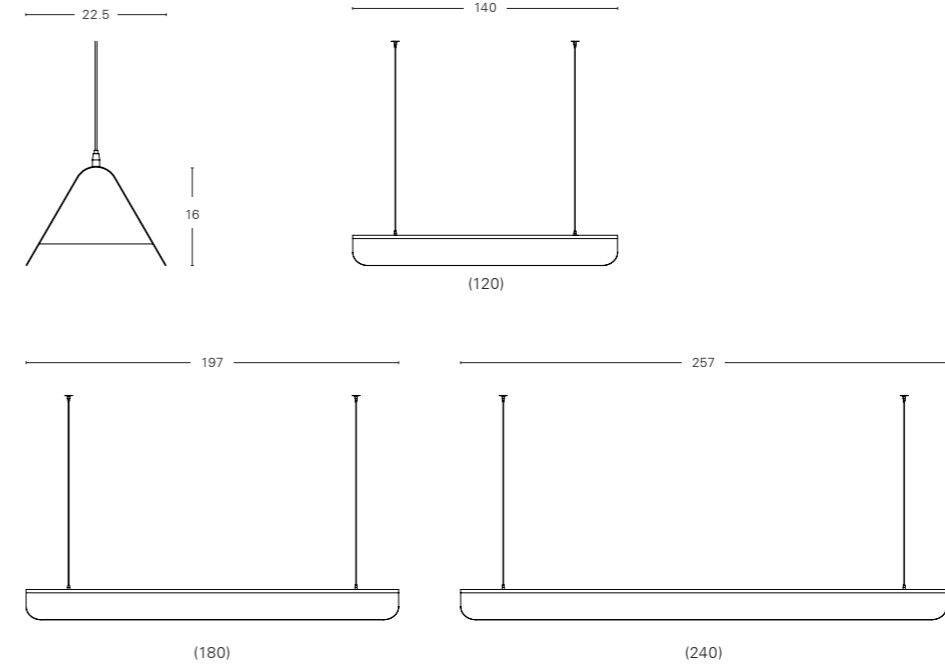

MT-03 / MT-04 / MT-05
Luxium Linear Lamp

MATERIAL	FINISH
Shade Powder Coated Metal	Solid Colour (PT)
Light Source (120) LED 6500K, CRI>80, 1000lm, 13W (180) LED 6500K, CRI>80, 1500lm, 20W (240) LED 6500K, CRI>80, 2000lm, 26W