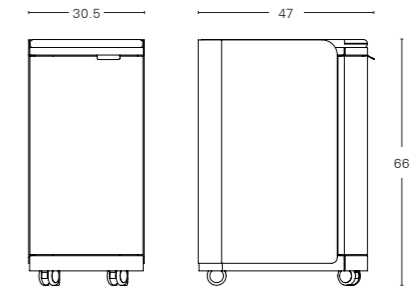

Dominium CPU Storage

MATERIAL	FINISH
Body Powder Coated Metal	Solid Colour (PT)
Pull Genuine Black Leather Powder Coated Metal	Leather
Cushion Upholstery Fabric	Fabric (FB)
Base Casters / Fixed Rubber Stands