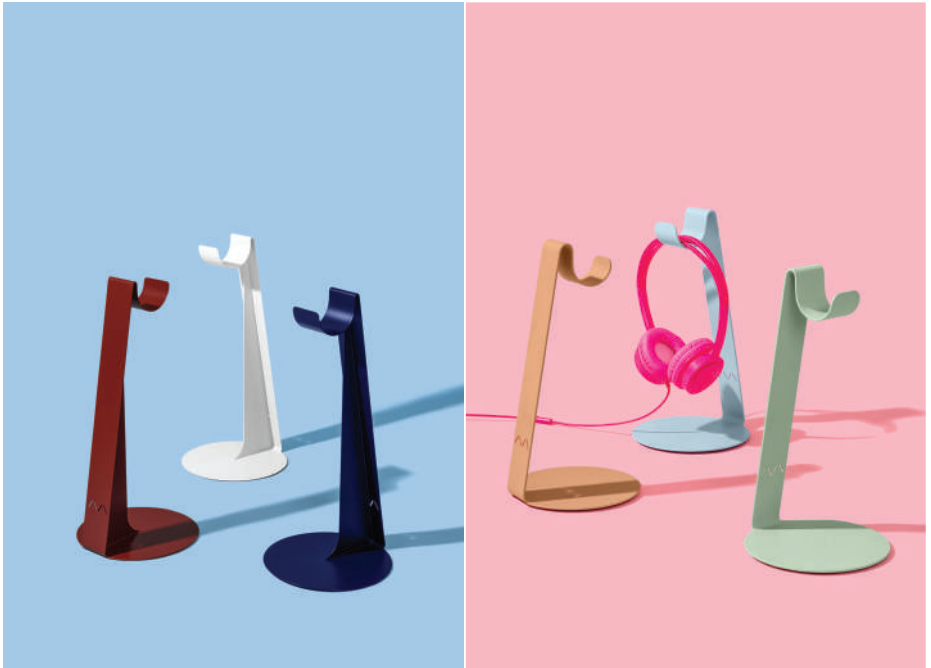

Accessories

FP-MAT-AC23

Hangup

MATERIAL

FINISH

SIZE

Accessories

Powder Coated Metal/

Solid Colour (PT)

M | L | XL

PT-01
Sand Beige

PT-02
Terra Cotta

PT-03
Coral Haze

PT-04
Indigo Blue

PT-05
Powder Blue

PT-06
Mint Green

PT-07
Charcoal Grey

All colours as shown may vary from actual colour. All specifications are subject to change without prior notice.