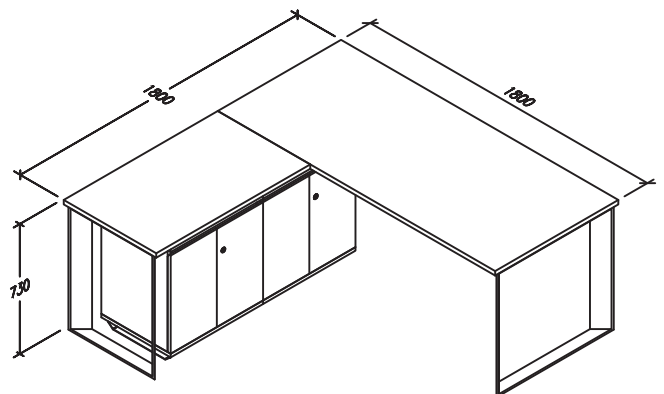

EXO STAFF DESK

M-EXO ST-14080

M-EXO ST-12080

DIMENSIONS

Width : 1400mm, 1200mm

Depth : 800mm

Height : 730mm

DETAILS

DIMENSIONS

Width : 1800mm

Depth : 1800mm

Height : 730mm

DETAILS

- Table top made of 24mm MDF with CPL lamination, PVC edging
- Legs Plate metal 8mm + adjuster, powder coating finish
- Bracket table top sheet metal powder coating finish
- Fix Credenza 18mm MDF with CPL lamination, PVC edging
legs plate finish powder coating

DIMENSIONS

Width : 1600mm

Depth : 800mm

Height : 730mm

DETAILS

- Table top made of 24mm MDF with CPL lamination, PVC edging
- Legs Plate metal 8mm + adjuster, powder coating finish

FIRM is a furniture brand by Malka.