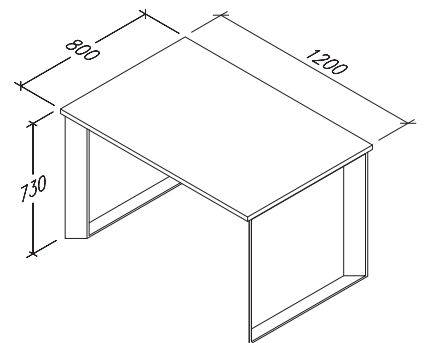

FIRM is a furniture brand by Malka.

Actual color may differ from printed color.

All specifications are subject to change without prior notice.

F I R M

malka

www.malka.co.id