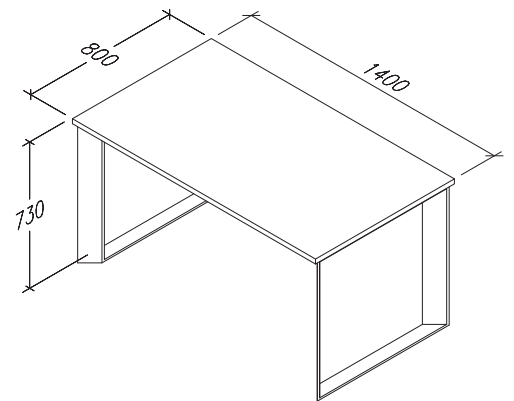

FIRM is a furniture brand by Malka.

Actual color may differ from printed color.

All specifications are subject to change without prior notice.

F I R M

malka

www.malka.co.id