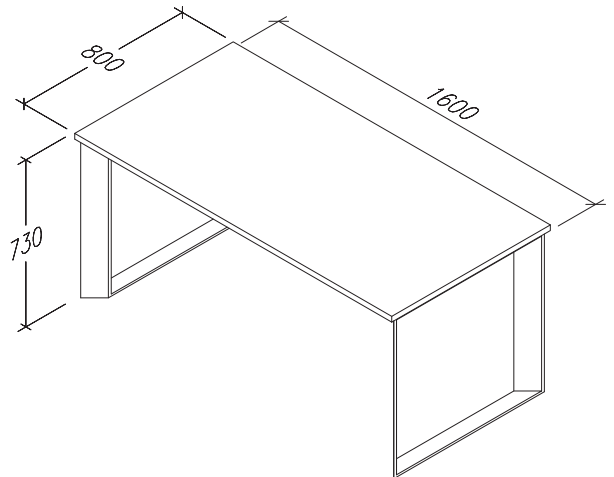

EXO STAFF DESK

M-EXO ST-14080

M-EXO ST-12080

DIMENSIONS

Width : 1400mm, 1200mm

Depth : 800mm

Height : 730mm

DETAILS

DIMENSIONS

Width : 1800mm

Depth : 1800mm

Height : 730mm

DETAILS

- Table top made of 24mm MDF with CPL lamination, PVC edging
- Legs Plate metal 8mm + adjuster, powder coating finish
- Bracket table top sheet metal powder coating finish
- Fix Credenza 18mm MDF with CPL lamination, PVC edging
legs plate finish powder coating

DIMENSIONS

Width : 1600mm

Depth : 800mm

Height : 730mm

DETAILS

- Table top made of 24mm MDF with CPL lamination, PVC edging
- Legs Plate metal 8mm + adjuster, powder coating finish

FIRM is a furniture brand by Malka.