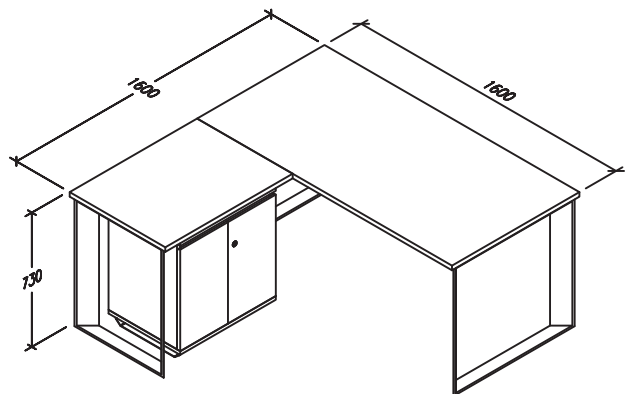

EXO STAFF DESK

M-EXO ST-14080

M-EXO ST-12080

DIMENSIONS

Width : 1400mm, 1200mm

Depth : 800mm

Height : 730mm

DETAILS

F I R M

malka

www.malka.co.id

EXO MANAGER DESK

M-EXO MGR L-160160

M-EXO-L-160160

DIMENSIONS

Width : 1600mm

Depth : 1600mm

Height : 730mm

DETAILS

- Table top made of 24mm MDF with CPL lamination, PVC edging
- Legs plate metal 8mm + adjuster, powder coating finish
- Bracket table top sheet metal powder coating finish
- Optional : Fix credenza 18mm MDF with CPL lamination, PVC edging legs plate finish powder coating

DIMENSIONS

Width : 1800mm

Depth : 1800mm

Height : 730mm

DETAILS

- Table top made of 24mm MDF with CPL lamination, PVC edging
- Legs Plate metal 8mm + adjuster, powder coating finish
- Bracket table top sheet metal powder coating finish
- Fix Credenza 18mm MDF with CPL lamination, PVC edging
legs plate finish powder coating