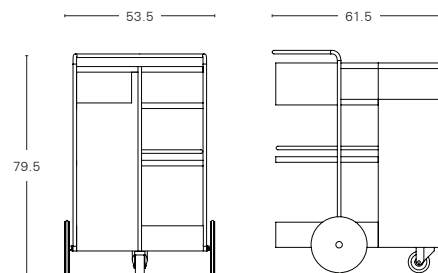

## DIMENSIONS

Width: 61.5 cm  
Depth: 53.5 cm  
Height: 79.5 cm