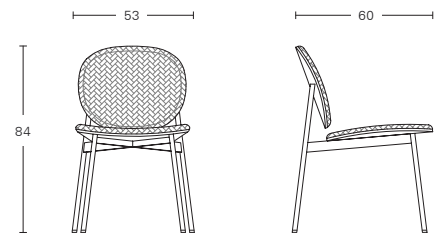

materium

Francium

ST-05

Francium Chair

@materiumideas
www.materiumideas.com

At once modern and comfortably functional, Francium Chair brings sleek rounded design and colours to any space. With such variation, the chair is truly a token of expression in your space. To complement or contrast with the surrounding, the freedom is yours.

DIMENSIONS

Width: 53 cm
Depth: 60 cm
Height: 84 cm

| | MATERIAL | FINISH |
|---------------|---------------------|--------------------|
| Seat and Back | Upholstery Fabric | Fabric (FB) |
| Leg and Frame | Powder Coated Metal | Solid Colour (PT)* |