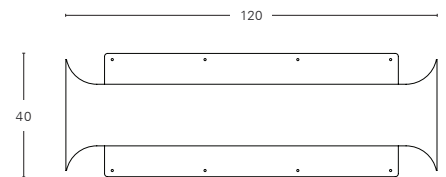

DIMENSIONS

Width: 240 cm
Depth: 120 cm
Height: 75 cm

	MATERIAL	FINISH
Top	MDF with Laminate Finish	Solid Colour (PT) or Woodgrain (WD)
Leg	Powder Coated Metal	Solid Colour (PT)
Power	1 Power and 2 USB Charging Power AC: 220V 7A ; DC: 5V 2A	Available in 2 colours; Black or White

Imperium Connector

@materiumideas
www.materiumideas.com

An economical solution to your social events, the Imperium Connector puts together two Imperium Meeting Tables into one long table for social gatherings and big meetings. With functionality at its core, this inconspicuous connector is designed to be easily installed and physically sturdy.

DIMENSIONS

Width: 120 cm
Depth: 40 cm
Height: 1 cm

MATERIAL

Powder Coated Metal

FINISH

Solid Colour (PT)

SOLID COLOUR OPTIONS

PT-01 Sand Beige