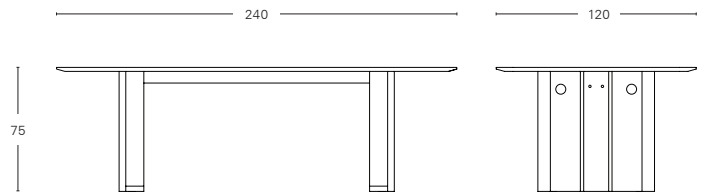

materium

Imperium

TL-01

Imperium Meeting Table

@materiumideas
www.materiumideas.com

Pairing function and style, the Imperium Meeting Table offers a spacious space for brainstorming with a capacity of 8 people. The table's curved edges exude elegance and welcoming feeling, while the bold, solid base gives the table support and its distinct look.

DIMENSIONS

Width: 240 cm
Depth: 120 cm
Height: 75 cm

	MATERIAL	FINISH
Top	MDF with Laminate Finish	Solid Colour (PT) or Woodgrain (WD)
Leg	Powder Coated Metal	Solid Colour (PT)
Power	1 Power and 2 USB Charging Power AC: 220V 7A ; DC: 5V 2A	Available in 2 colours; Black or White

DIMENSIONS

Width: 120 cm
Depth: 40 cm
Height: 1 cm

MATERIAL

Powder Coated Metal

FINISH

Solid Colour (PT)

SOLID COLOUR OPTIONS

PT-01 Sand Beige