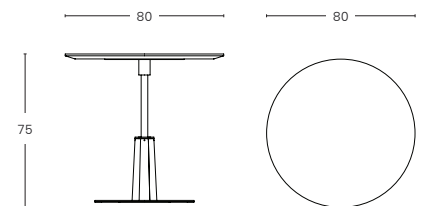

# Exilium Round Table

materium

@materiumideas  
www.materiumideas.com

The Exilium Round Table builds up a social space in any given setting. It provides a refuge for small, casual meetings and can accommodate up to 5 people.

## DIMENSIONS

Width: 80 cm  
Depth: 80 cm  
Height: 75 cm

	MATERIAL	FINISH
Top	MDF with Laminate Finish	Solid Colour (PT) or Woodgrain (WD)
Leg	Powder Coated Metal	Solid Colour (PT)

## DIMENSIONS

Width: 100 cm  
Depth: 100 cm  
Height: 40 cm

	MATERIAL	FINISH
Top	MDF with Laminate Finish	Solid Colour (PT) or Woodgrain (WD)
Leg	Powder Coated Metal	Solid Colour (PT)