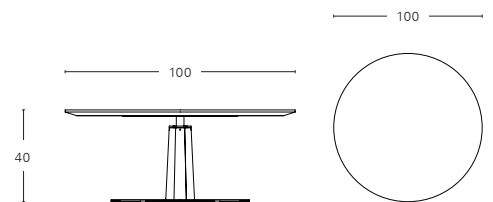

## DIMENSIONS

Width: 80 cm  
Depth: 80 cm  
Height: 75 cm

	MATERIAL	FINISH
Top	MDF with Laminate Finish	Solid Colour (PT) or Woodgrain (WD)
Leg	Powder Coated Metal	Solid Colour (PT)

# Exilium Coffee Table

@materiumideas  
www.materiumideas.com

With its lean frames, the clean design of the round Exilium Coffee Table allows you to create a relaxing environment in a personal or collaborative space.

## DIMENSIONS

Width: 100 cm  
Depth: 100 cm  
Height: 40 cm

	MATERIAL	FINISH
Top	MDF with Laminate Finish	Solid Colour (PT) or Woodgrain (WD)
Leg	Powder Coated Metal	Solid Colour (PT)