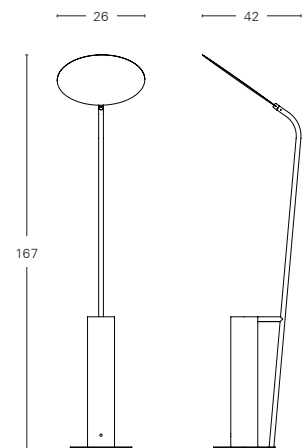

DIMENSIONS

Width: 14.5 cm

Depth: 19 cm

Height: 55 cm

BASE

Shade

MATERIAL

Powder Coated Metal with
Honeycomb and Acrylic Diffuser

PT-09 Black

All colours as shown may vary from actual colour. All specifications are subject to change without prior notice.

MT-02

Luxium Floor Lamp

materium
/\ /\

@materiumideas
www.materiumideas.com

With subtly curved head that reflects the beam of light from below, the Luxium Floor Lamp brings a gentle, cozy light to any space. With a height of 167 cm, the lamp is tall on statement-making.

DIMENSIONS

Width: 26 cm
Depth: 42 cm
Height: 167 cm

BASE

Shade

MATERIAL

Powder Coated Metal with
Honeycomb and Acrylic Diffuser

FINISH

Solid Colour (PT)