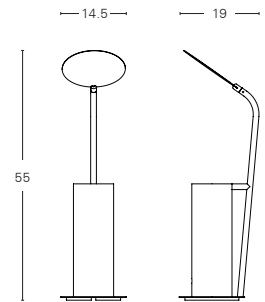

materium

Luxium Lamp

MT-01

Luxium Table Lamp

materium
/\

@materiumideas
www.materiumideas.com

The Luxium Table Lamp is a modern match to any table space and surface, from bedside to credenza. Instead of beaming the light directly to all directions, LED light is placed at the base of the lamp and reflected through the quiet and gently curved head, providing a more controlled beam of light.

DIMENSIONS

Width: 14.5 cm

Depth: 19 cm

Height: 55 cm

BASE

Shade

MATERIAL

Powder Coated Metal with
Honeycomb and Acrylic Diffuser

DIMENSIONS

Width: 26 cm
Depth: 42 cm
Height: 167 cm

BASE

Shade

MATERIAL

Powder Coated Metal with
Honeycomb and Acrylic Diffuser

FINISH

Solid Colour (PT)