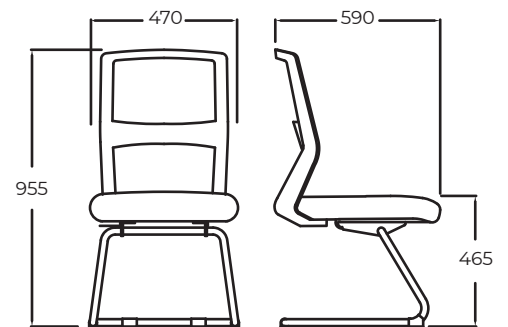

VOS

M-CI-VS327 400

DIMENSIONS

Width : 470mm
Depth : 590mm
Height : 955mm

DETAILS

- Nylon base
- Adjustable lumbar support
- Backrest mesh
- Fabric seatrest
- No armrest

FIRM is a furniture brand by Malka.

Actual color may differ from printed color.
All specifications are subject to change without prior notice.

F I R M

malka

www.malka.co.id

VOS

M-CI-VS327A 400

DIMENSIONS

Width : 610mm
Depth : 590mm
Height : 955mm

DETAILS

F I R M

malka

www.malka.co.id

VOS

M-CI-VS327PA 400

DIMENSIONS

Width : 610mm
Depth : 590mm
Height : 955mm

DETAILS