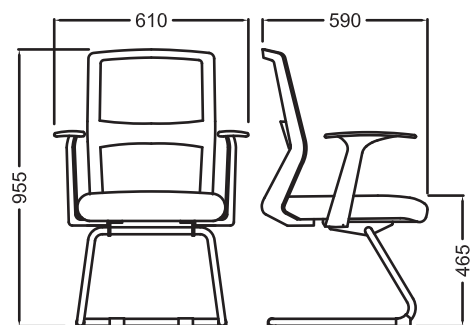

FIRM is a furniture brand by Malka.

Actual color may differ from printed color.
All specifications are subject to change without prior notice.

F I R M

malka

www.malka.co.id