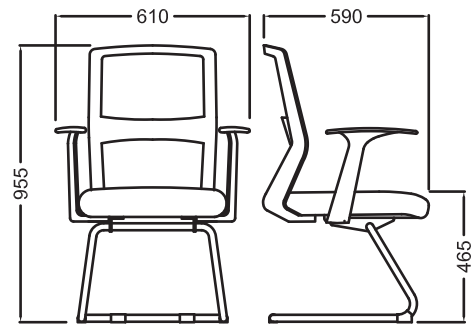

FIRM is a furniture brand by Malka.

Actual color may differ from printed color.
All specifications are subject to change without prior notice.

F I R M

malka

www.malka.co.id