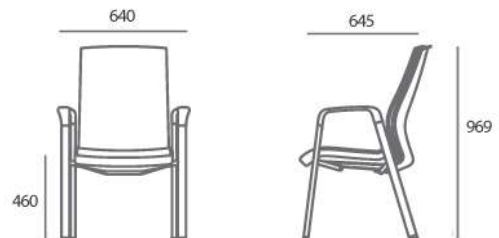

DIMENSIONS

Width : 642mm
Depth : 580mm
Height : 987mm

DETAILS

- Fabric seatrest & fabric backrest
- Backrest synchronized adjustment
- 3D adjustable armrest
- Seat height adjustable
- Adjustable lumbar support
- Seat sliding adjustment
- Tilt tension adjustment

M-CI-M0307PDN 400

DIMENSIONS

Width : 642mm
Depth : 580mm
Height : 1162mm

DETAILS

- Fabric seatrest & fabric backrest
- Backrest synchronized adjustment
- 3D adjustable armrest
- Seat height adjustable
- Adjustable lumbar support
- Seat sliding adjustment
- Tilt tension adjustment
- Headrest height adjustment

Width : 640mm
Depth : 645mm
Height : 969mm

DETAILS

- Fabric seatrest & fabric backrest
- 4 legs with fix armrest

FIRM is a furniture brand by Malka.

Actual color may differ from printed color.
All specifications are subject to change without prior notice.

Lumbar height adjustment

Tilt lock

MONO

M-CI-M0307 400

DIMENSIONS

Width : 642mm

Depth : 580mm

Height : 987mm