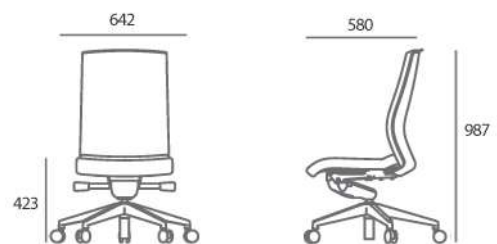

M-CI-M0307 400

DIMENSIONS

Width : 642mm
Depth : 580mm
Height : 987mm

DETAILS

- Fabric seatrest & fabric backrest
- Backrest synchronized adjustment
- No armrest
- Seat height adjustable
- Adjustable lumbar support
- Seat sliding adjustment
- Tilt tension adjustment

DIMENSIONS

Width : 642mm
Depth : 580mm
Height : 987mm

DETAILS

- Fabric seatrest & fabric backrest
- Backrest synchronized adjustment
- 3D adjustable armrest
- Seat height adjustable
- Adjustable lumbar support
- Seat sliding adjustment
- Tilt tension adjustment

Width : 642mm
Depth : 580mm
Height : 987mm

DETAILS

- Fabric seatrest & mesh backrest
- Backrest synchronized adjustment
- 3D adjustable armrest
- Seat height adjustable
- Adjustable lumbar support
- Seat sliding adjustment
- Tilt tension adjustment

M-CI-MOM307DN 400

DIMENSIONS

Width : 642mm
 Depth : 580mm
 Height : 1162mm

DETAILS

- Fabric seatrest & mesh backrest
- Backrest synchronized adjustment
- 3D adjustable armrest
- Seat height adjustable
- Adjustable lumbar support
- Seat sliding adjustment
- Tilt tension adjustment
- Headrest height adjustment