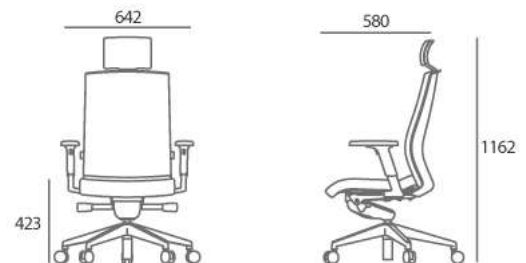

DIMENSIONS

Width : 642mm
Depth : 580mm
Height : 987mm

DETAILS

- Fabric seatrest & fabric backrest
- Backrest synchronized adjustment
- 3D adjustable armrest
- Seat height adjustable
- Adjustable lumbar support
- Seat sliding adjustment
- Tilt tension adjustment

Width : 642mm
Depth : 580mm
Height : 987mm

DETAILS

- Fabric seatrest & mesh backrest
- Backrest synchronized adjustment
- 3D adjustable armrest
- Seat height adjustable
- Adjustable lumbar support
- Seat sliding adjustment
- Tilt tension adjustment

Synchronized adjustment

Arm height adjustment

Seat sliding adjustment

Lumbar height adjustment

Arm pivot

Tilt lock

Headrest height adjustment

MONO

M-CI-MOM307DN 400

DIMENSIONS

Width : 642mm
 Depth : 580mm
 Height : 1162mm

DETAILS

- Fabric seatrest & mesh backrest
- Backrest synchronized adjustment
- 3D adjustable armrest
- Seat height adjustable
- Adjustable lumbar support
- Seat sliding adjustment
- Tilt tension adjustment
- Headrest height adjustment