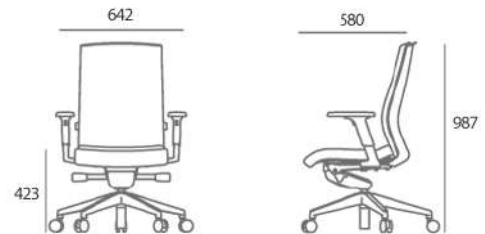

Synchronized adjustment

Arm height adjustment

Seat sliding adjustment

Lumbar height adjustment

Arm pivot

Tilt lock

MONO

M-CI-M0307D 400

DIMENSIONS

Width : 642mm
Depth : 580mm
Height : 987mm

DETAILS

- Fabric seatrest & fabric backrest
- Backrest synchronized adjustment
- 3D adjustable armrest
- Seat height adjustable
- Adjustable lumbar support
- Seat sliding adjustment
- Tilt tension adjustment

Width : 642mm
Depth : 580mm
Height : 987mm

DETAILS

- Fabric seatrest & mesh backrest
- Backrest synchronized adjustment
- 3D adjustable armrest
- Seat height adjustable
- Adjustable lumbar support
- Seat sliding adjustment
- Tilt tension adjustment

M-CI-MOM307DN 400

DIMENSIONS

Width : 642mm
 Depth : 580mm
 Height : 1162mm

DETAILS

- Fabric seatrest & mesh backrest
- Backrest synchronized adjustment
- 3D adjustable armrest
- Seat height adjustable
- Adjustable lumbar support
- Seat sliding adjustment
- Tilt tension adjustment
- Headrest height adjustment