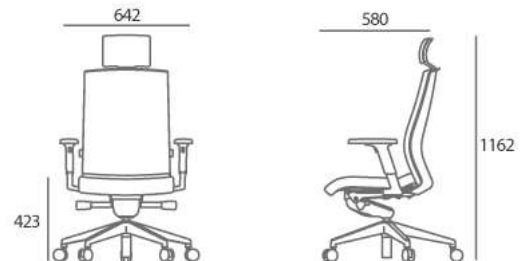

DIMENSIONS

Width : 642mm
Depth : 580mm
Height : 987mm

DETAILS

- Fabric seatrest & fabric backrest
- Backrest synchronized adjustment
- 3D adjustable armrest
- Seat height adjustable
- Adjustable lumbar support
- Seat sliding adjustment
- Tilt tension adjustment

Synchronized adjustment

Arm height adjustment

Seat sliding adjustment

Lumbar height adjustment

Arm pivot

Tilt lock

Headrest height adjustment

MONO

M-CI-M0307PDN 400

DIMENSIONS

Width : 642mm
Depth : 580mm
Height : 1162mm

DETAILS

- Fabric seatrest & fabric backrest
- Backrest synchronized adjustment
- 3D adjustable armrest
- Seat height adjustable
- Adjustable lumbar support
- Seat sliding adjustment
- Tilt tension adjustment
- Headrest height adjustment

M-CI-MOM307DN 400

DIMENSIONS

Width : 642mm
 Depth : 580mm
 Height : 1162mm

DETAILS

- Fabric seatrest & mesh backrest
- Backrest synchronized adjustment
- 3D adjustable armrest
- Seat height adjustable
- Adjustable lumbar support
- Seat sliding adjustment
- Tilt tension adjustment
- Headrest height adjustment