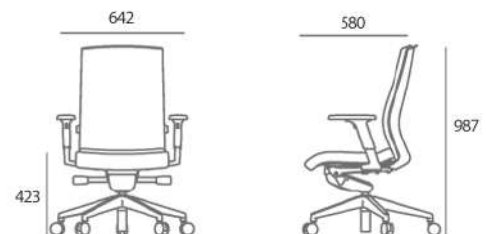

DIMENSIONS

Width : 642mm
Depth : 580mm
Height : 987mm

DETAILS

- Fabric seatrest & fabric backrest
- Backrest synchronized adjustment
- 3D adjustable armrest
- Seat height adjustable
- Adjustable lumbar support
- Seat sliding adjustment
- Tilt tension adjustment

Arm height adjustment

Seat sliding adjustment

Lumbar height adjustment

Arm pivot

Tilt lock

MONO

M-CI-MOM307D 400

DIMENSIONS

Width : 642mm
Depth : 580mm
Height : 987mm

DETAILS

- Fabric seatrest & mesh backrest
- Backrest synchronized adjustment
- 3D adjustable armrest
- Seat height adjustable
- Adjustable lumbar support
- Seat sliding adjustment
- Tilt tension adjustment

M-CI-MOM307DN 400

DIMENSIONS

Width : 642mm
 Depth : 580mm
 Height : 1162mm

DETAILS

- Fabric seatrest & mesh backrest
- Backrest synchronized adjustment
- 3D adjustable armrest
- Seat height adjustable
- Adjustable lumbar support
- Seat sliding adjustment
- Tilt tension adjustment
- Headrest height adjustment