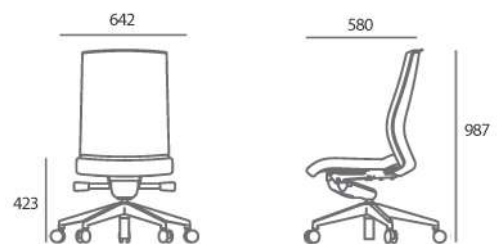

FIRM is a furniture brand by Malka.

Actual color may differ from printed color.
All specifications are subject to change without prior notice.

F I R M

malka

www.malka.co.id