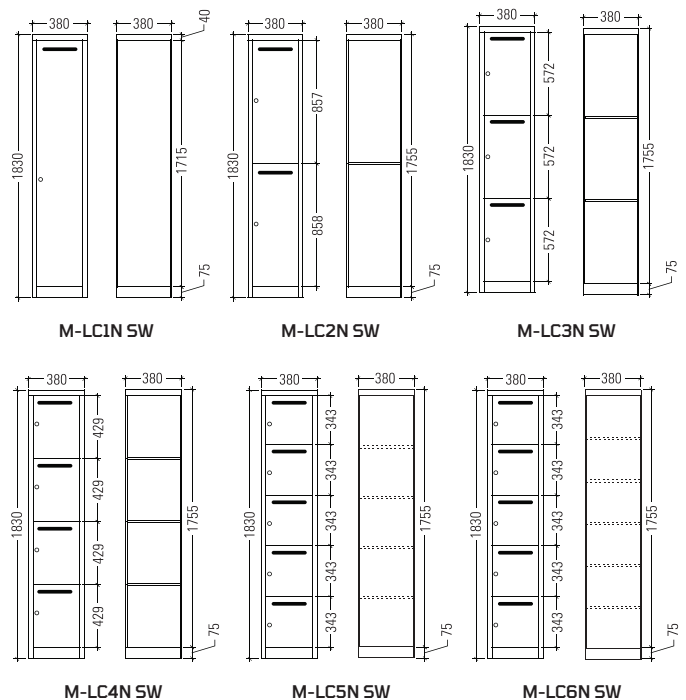

LOCKER

M-LC1/2/3/4/5/6N SW

DIMENSIONS

Width : 38 cm
 Depth : 38 cm
 Height : 183 cm

DETAILS

- 0.7mm thick sheet metal body
- Powdercoat finish
- Cylinder lock with foldable key
- Plastic indexing labels
- Equipped with plastic protector to avoid floor scratch
- Pigeon hole for circulation and mailbox
- Complete Knock Down feature available