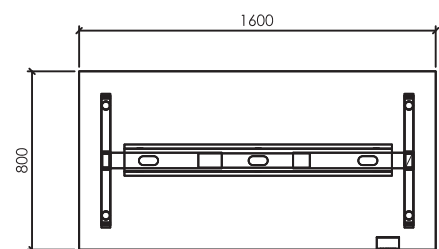

SNO

ADJUSTABLE DESK

DIMENSIONS

Width : 1000-1800mm

Depth : 600-800mm

Height : 700-1500mm

DETAILS

- Table top made of 24mm MDF with CPL lamination, PVC edging
- Motorized adjustable leg
- Frame leg metal finish powder coating