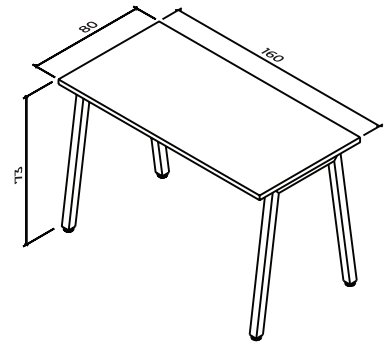

TABLA

M-TABLA-100
M-TABLA-120

DIMENSIONS

Width : 100,120cm
Depth : 60cm
Height : 73cm

DETAILS

- Table top made of 24mm MDF with CPL lamination, PVC edging
- Frame V-legs metal pipe square 40x40 + adjuster, powder coating finish
- Horizontal cable channel sheet metal powder coating finish
- Equipped with Cable net and outlet plug below the top table

FIRM is a furniture brand by Malka.

Actual color may differ from printed color.
All specifications are subject to change without prior notice.

F I R M

malka

www.malka.co.id

TABLA MEETING TABLE

M-TABLA-160

DIMENSIONS

Width 160cm

Depth : 80cm

Height : 73cm

DETAILS

- Table top made of 24mm MDF with CPL lamination, PVC edging
- Frame V-legs metal pipe square 40x40 + adjuster, powder coating finish
- Horizontal cable channel sheet metal powder coating finish
- Equipped with Cable net and outlet plug below the top table