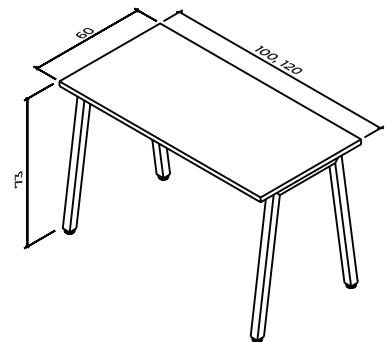

TABLA

M-TABLA-100
M-TABLA-120

DIMENSIONS

Width : 100,120cm
Depth : 60cm
Height : 73cm

DETAILS

- Table top made of 24mm MDF with CPL lamination, PVC edging
- Frame V-legs metal pipe square 40x40 + adjuster, powder coating finish
- Horizontal cable channel sheet metal powder coating finish
- Equipped with Cable net and outlet plug below the top table

Width 160cm

Depth : 80cm

Height : 73cm

DETAILS

- Table top made of 24mm MDF with CPL lamination, PVC edging
- Frame V-legs metal pipe square 40x40 + adjuster, powder coating finish
- Horizontal cable channel sheet metal powder coating finish
- Equipped with Cable net and outlet plug below the top table