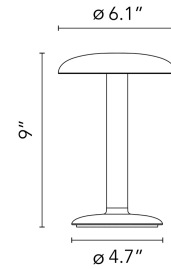

FLOS

Gustave 2700K Matte Anthracite, USBC Enable - Specification Sheet by Vincent Van Duysen, 2022

Mounting	Free Standing
Lamp (Bulb) Description	LED 2.5W,159lm, 2700K, CRI90
Environment	Indoor/Outdoor - Wet Locations
Finish	Matte Anthracite
Technical and Product Description	<p>Designed to provide the perfect light and unbeatable visual comfort for tables of up to four diners, the exclusive Gustave optical system, patented by Flos, uses a series of asymmetrical emission lenses placed in revolution to distribute light obliquely 360 degree around the lamp.</p> <p>Gustave Residential can be easily recharged through a USB-C cable included with the product. USB-C Cable can be plugged into 5V, min 1.5A adapter (not included)</p> <p>Product Battery Autonomy:</p> <ul style="list-style-type: none">-100% = 6 hours- 50% = 10 hours- 25% = 18 hours

● 09.8405.DR Matte Anthracite

Dimensional Image

Electrical

IP Rating IP54

Physical

Cord Length (inches) 47.24" - Black
Construction Material Aluminium, PMMA
Weight 1.76 lbs

Certifications