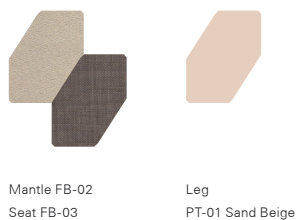

BEIGE FINISH COMBINATION

Mantle FB-02
Seat FB-03
Leg PT-01 Sand Beige

BLUE FINISH COMBINATION

Mantle FB-11
Seat FB-09
Leg PT-05 Powder Blue

GREEN COMBINATION

Mantle FB-13
Seat FB-14
Leg PT-01 Mint Green

WHITE FINISH COMBINATION

Mantle FB-15
Seat FB-17
Leg PT-07 White

GREY FINISH COMBINATION

Mantle FB-17
Seat FB-15
Leg PT-08 Charcoal Grey

BLACK FINISH COMBINATION

Mantle FB-19
Seat FB-18
Leg PT-09 Black

Otium Ottoman

@materiumideas
www.materiumideas.com

DIMENSIONS

Width: 100 cm
Depth: 50 cm
Height: 45 cm

BASE	MATERIAL	FINISH
Mantle	Upholstery Fabric	Fabric (FB)
Seat	Upholstery Fabric	Fabric (FB)
Leg	Powder Coated Metal	Solid Colour (PT)

BEIGE FINISH COMBINATION

BLUE FINISH COMBINATION

GREEN COMBINATION

WHITE FINISH COMBINATION

GREY FINISH COMBINATION

BLACK FINISH COMBINATION