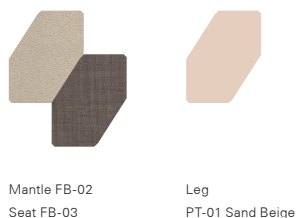

DIMENSIONS

Width: 100.5 cm
Depth: 77.5 cm
Height: 117 cm

BASE	MATERIAL	FINISH
Mantle	Upholstery Fabric	Fabric (FB)
Seat	Upholstery Fabric	Fabric (FB)
Leg	Powder Coated Metal	Solid Colour (PT)

BEIGE FINISH COMBINATION

@materiumideas
www.materiumideas.com

DIMENSIONS

Width: 170 cm
Depth: 77.5 cm
Height: 117 cm

BASE	MATERIAL	FINISH
Mantle	Upholstery Fabric	Fabric (FB)
Seat	Upholstery Fabric	Fabric (FB)
Leg	Powder Coated Metal	Solid Colour (PT)

DIMENSIONS

Width: 100 cm
Depth: 50 cm
Height: 45 cm

BASE	MATERIAL	FINISH
Mantle	Upholstery Fabric	Fabric (FB)
Seat	Upholstery Fabric	Fabric (FB)
Leg	Powder Coated Metal	Solid Colour (PT)

BEIGE FINISH COMBINATION

BLUE FINISH COMBINATION

GREEN COMBINATION

WHITE FINISH COMBINATION

GREY FINISH COMBINATION

BLACK FINISH COMBINATION