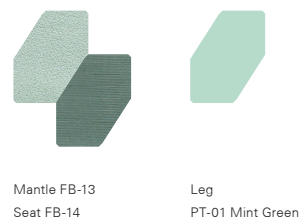

GREEN COMBINATION