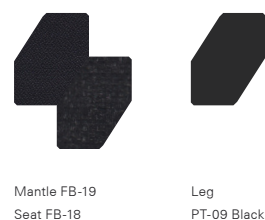

DIMENSIONS

Width: 100.5 cm
Depth: 77.5 cm
Height: 117 cm

BASE	MATERIAL	FINISH
Mantle	Upholstery Fabric	Fabric (FB)
Seat	Upholstery Fabric	Fabric (FB)
Leg	Powder Coated Metal	Solid Colour (PT)

BEIGE FINISH COMBINATION

BLUE FINISH COMBINATION

GREEN COMBINATION

WHITE FINISH COMBINATION

GREY FINISH COMBINATION

BLACK FINISH COMBINATION

Solatium Privacy Sofa

With comfortable seat and acoustic backrest, the Solatium Privacy Sofa allows discussion and brainstorming session in private. It eliminates the distractions for a more productive time.

@materiumideas
www.materiumideas.com

DIMENSIONS

Width: 170 cm
Depth: 77.5 cm
Height: 117 cm

BASE	MATERIAL	FINISH
Mantle	Upholstery Fabric	Fabric (FB)
Seat	Upholstery Fabric	Fabric (FB)
Leg	Powder Coated Metal	Solid Colour (PT)

BEIGE FINISH COMBINATION

Mantle FB-02
Seat FB-03
Leg PT-01 Sand Beige

BLUE FINISH COMBINATION

Mantle FB-11
Seat FB-09
Leg PT-05 Powder Blue

GREEN COMBINATION

Mantle FB-13
Seat FB-14
Leg PT-01 Mint Green

WHITE FINISH COMBINATION