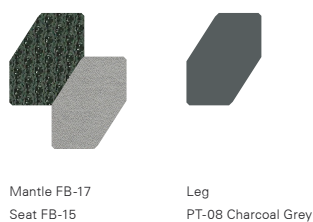

DIMENSIONS

Width: 100 cm
Depth: 50 cm
Height: 45 cm

BASE	MATERIAL	FINISH
Mantle	Upholstery Fabric	Fabric (FB)
Seat	Upholstery Fabric	Fabric (FB)
Leg	Powder Coated Metal	Solid Colour (PT)

BEIGE FINISH COMBINATION

BLUE FINISH COMBINATION

GREEN COMBINATION

WHITE FINISH COMBINATION

GREY FINISH COMBINATION

BLACK FINISH COMBINATION