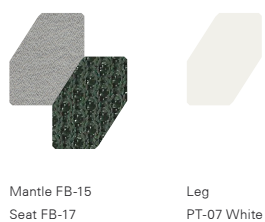

BEIGE FINISH COMBINATION

Mantle FB-02
Seat FB-03
Leg PT-01 Sand Beige

BLUE FINISH COMBINATION

Mantle FB-11
Seat FB-09
Leg PT-05 Powder Blue

GREEN COMBINATION

Mantle FB-13
Seat FB-14
Leg PT-01 Mint Green

WHITE FINISH COMBINATION

Mantle FB-15
Seat FB-17
Leg PT-07 White

GREY FINISH COMBINATION

Mantle FB-17
Seat FB-15
Leg PT-08 Charcoal Grey

BLACK FINISH COMBINATION

Mantle FB-19
Seat FB-18
Leg PT-09 Black

Otium Ottoman

@materiumideas
www.materiumideas.com

DIMENSIONS

Width: 100 cm
Depth: 50 cm
Height: 45 cm

BASE	MATERIAL	FINISH
Mantle	Upholstery Fabric	Fabric (FB)
Seat	Upholstery Fabric	Fabric (FB)
Leg	Powder Coated Metal	Solid Colour (PT)

BEIGE FINISH COMBINATION

BLUE FINISH COMBINATION

GREEN COMBINATION

WHITE FINISH COMBINATION

GREY FINISH COMBINATION

BLACK FINISH COMBINATION