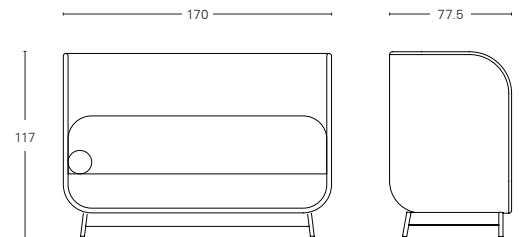

DIMENSIONS

Width: 100.5 cm
Depth: 77.5 cm
Height: 117 cm

BASE	MATERIAL	FINISH
Mantle	Upholstery Fabric	Fabric (FB)
Seat	Upholstery Fabric	Fabric (FB)
Leg	Powder Coated Metal	Solid Colour (PT)

BEIGE FINISH COMBINATION

@materiumideas
www.materiumideas.com

DIMENSIONS

Width: 170 cm
Depth: 77.5 cm
Height: 117 cm

BASE	MATERIAL	FINISH
Mantle	Upholstery Fabric	Fabric (FB)
Seat	Upholstery Fabric	Fabric (FB)
Leg	Powder Coated Metal	Solid Colour (PT)

DIMENSIONS

Width: 100 cm
Depth: 50 cm
Height: 45 cm

BASE	MATERIAL	FINISH
Mantle	Upholstery Fabric	Fabric (FB)
Seat	Upholstery Fabric	Fabric (FB)
Leg	Powder Coated Metal	Solid Colour (PT)

BEIGE FINISH COMBINATION