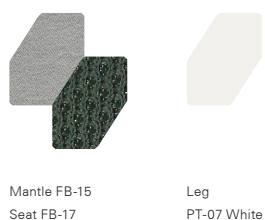

WHITE FINISH COMBINATION