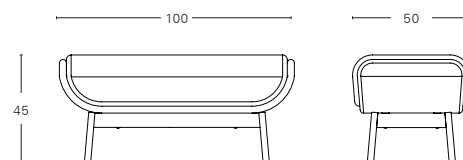

DIMENSIONS

Width: 100.5 cm
Depth: 77.5 cm
Height: 117 cm

BASE	MATERIAL	FINISH
Mantle	Upholstery Fabric	Fabric (FB)
Seat	Upholstery Fabric	Fabric (FB)
Leg	Powder Coated Metal	Solid Colour (PT)

BEIGE FINISH COMBINATION

@materiumideas
www.materiumideas.com

DIMENSIONS

Width: 170 cm
Depth: 77.5 cm
Height: 117 cm

BASE	MATERIAL	FINISH
Mantle	Upholstery Fabric	Fabric (FB)
Seat	Upholstery Fabric	Fabric (FB)
Leg	Powder Coated Metal	Solid Colour (PT)

Mantle FB-15
Seat FB-17
Leg PT-07 White

GREY FINISH COMBINATION

Mantle FB-17
Seat FB-15
Leg PT-08 Charcoal Grey

BLACK FINISH COMBINATION

Mantle FB-19
Seat FB-18
Leg PT-09 Black

Otium Ottoman

@materiumideas
www.materiumideas.com

DIMENSIONS

Width: 100 cm
Depth: 50 cm
Height: 45 cm

BASE	MATERIAL	FINISH
Mantle	Upholstery Fabric	Fabric (FB)
Seat	Upholstery Fabric	Fabric (FB)
Leg	Powder Coated Metal	Solid Colour (PT)

BEIGE FINISH COMBINATION