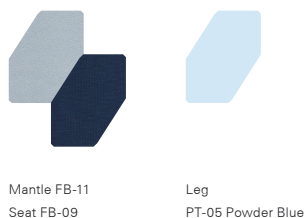

BLUE FINISH COMBINATION