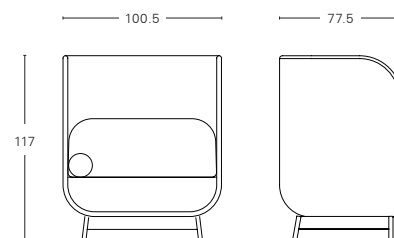

DIMENSIONS

Width: 100.5 cm
Depth: 77.5 cm
Height: 117 cm

BASE	MATERIAL	FINISH
Mantle	Upholstery Fabric	Fabric (FB)
Seat	Upholstery Fabric	Fabric (FB)
Leg	Powder Coated Metal	Solid Colour (PT)

BEIGE FINISH COMBINATION

@materiumideas
www.materiumideas.com

DIMENSIONS

Width: 170 cm
Depth: 77.5 cm
Height: 117 cm

BASE	MATERIAL	FINISH
Mantle	Upholstery Fabric	Fabric (FB)
Seat	Upholstery Fabric	Fabric (FB)
Leg	Powder Coated Metal	Solid Colour (PT)

DIMENSIONS

Width: 100 cm
Depth: 50 cm
Height: 45 cm

BASE	MATERIAL	FINISH
Mantle	Upholstery Fabric	Fabric (FB)
Seat	Upholstery Fabric	Fabric (FB)
Leg	Powder Coated Metal	Solid Colour (PT)

BEIGE FINISH COMBINATION