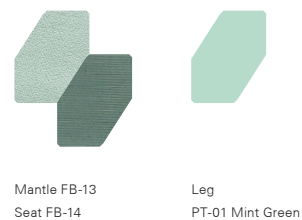

BEIGE FINISH COMBINATION

Mantle FB-02
Seat FB-03
Leg PT-01 Sand Beige

BLUE FINISH COMBINATION

Mantle FB-11
Seat FB-09
Leg PT-05 Powder Blue

GREEN COMBINATION

Mantle FB-13
Seat FB-14
Leg PT-01 Mint Green

WHITE FINISH COMBINATION

Mantle FB-15
Seat FB-17
Leg PT-07 White

GREY FINISH COMBINATION

Mantle FB-17
Seat FB-15
Leg PT-08 Charcoal Grey

BLACK FINISH COMBINATION

Mantle FB-19
Seat FB-18
Leg PT-09 Black

Otium Ottoman

@materiumideas
www.materiumideas.com

DIMENSIONS

Width: 100 cm
Depth: 50 cm
Height: 45 cm

BASE	MATERIAL	FINISH
Mantle	Upholstery Fabric	Fabric (FB)
Seat	Upholstery Fabric	Fabric (FB)
Leg	Powder Coated Metal	Solid Colour (PT)

BEIGE FINISH COMBINATION

BLUE FINISH COMBINATION

GREEN COMBINATION

WHITE FINISH COMBINATION

GREY FINISH COMBINATION

BLACK FINISH COMBINATION