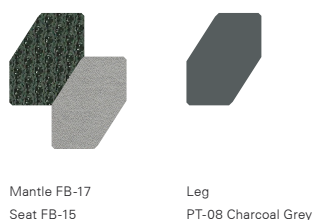

DIMENSIONS

Width: 100.5 cm
Depth: 77.5 cm
Height: 117 cm

BASE	MATERIAL	FINISH
Mantle	Upholstery Fabric	Fabric (FB)
Seat	Upholstery Fabric	Fabric (FB)
Leg	Powder Coated Metal	Solid Colour (PT)

BEIGE FINISH COMBINATION

BLUE FINISH COMBINATION

GREEN COMBINATION

WHITE FINISH COMBINATION

GREY FINISH COMBINATION

BLACK FINISH COMBINATION

Solatium Privacy Sofa

With comfortable seat and acoustic backrest, the Solatium Privacy Sofa allows discussion and brainstorming session in private. It eliminates the distractions for a more productive time.

@materiumideas
www.materiumideas.com

DIMENSIONS

Width: 170 cm
Depth: 77.5 cm
Height: 117 cm

BASE	MATERIAL	FINISH
Mantle	Upholstery Fabric	Fabric (FB)
Seat	Upholstery Fabric	Fabric (FB)
Leg	Powder Coated Metal	Solid Colour (PT)

BEIGE FINISH COMBINATION

Mantle FB-02
Seat FB-03
Leg PT-01 Sand Beige

BLUE FINISH COMBINATION

Mantle FB-11
Seat FB-09
Leg PT-05 Powder Blue

GREEN COMBINATION

Mantle FB-13
Seat FB-14
Leg PT-01 Mint Green

WHITE FINISH COMBINATION