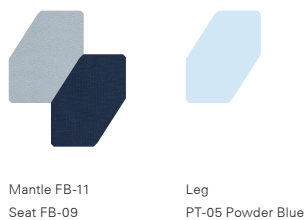

BEIGE FINISH COMBINATION

Mantle FB-02
Seat FB-03
Leg PT-01 Sand Beige

BLUE FINISH COMBINATION

Mantle FB-11
Seat FB-09
Leg PT-05 Powder Blue

GREEN COMBINATION

Mantle FB-13
Seat FB-14
Leg PT-01 Mint Green

WHITE FINISH COMBINATION

Mantle FB-15
Seat FB-17
Leg PT-07 White

GREY FINISH COMBINATION

Mantle FB-17
Seat FB-15
Leg PT-08 Charcoal Grey

BLACK FINISH COMBINATION

Mantle FB-19
Seat FB-18
Leg PT-09 Black

Otium Ottoman

@materiumideas
www.materiumideas.com

DIMENSIONS

Width: 100 cm
Depth: 50 cm
Height: 45 cm

BASE	MATERIAL	FINISH
Mantle	Upholstery Fabric	Fabric (FB)
Seat	Upholstery Fabric	Fabric (FB)
Leg	Powder Coated Metal	Solid Colour (PT)

BEIGE FINISH COMBINATION

BLUE FINISH COMBINATION

GREEN COMBINATION

WHITE FINISH COMBINATION

GREY FINISH COMBINATION

BLACK FINISH COMBINATION